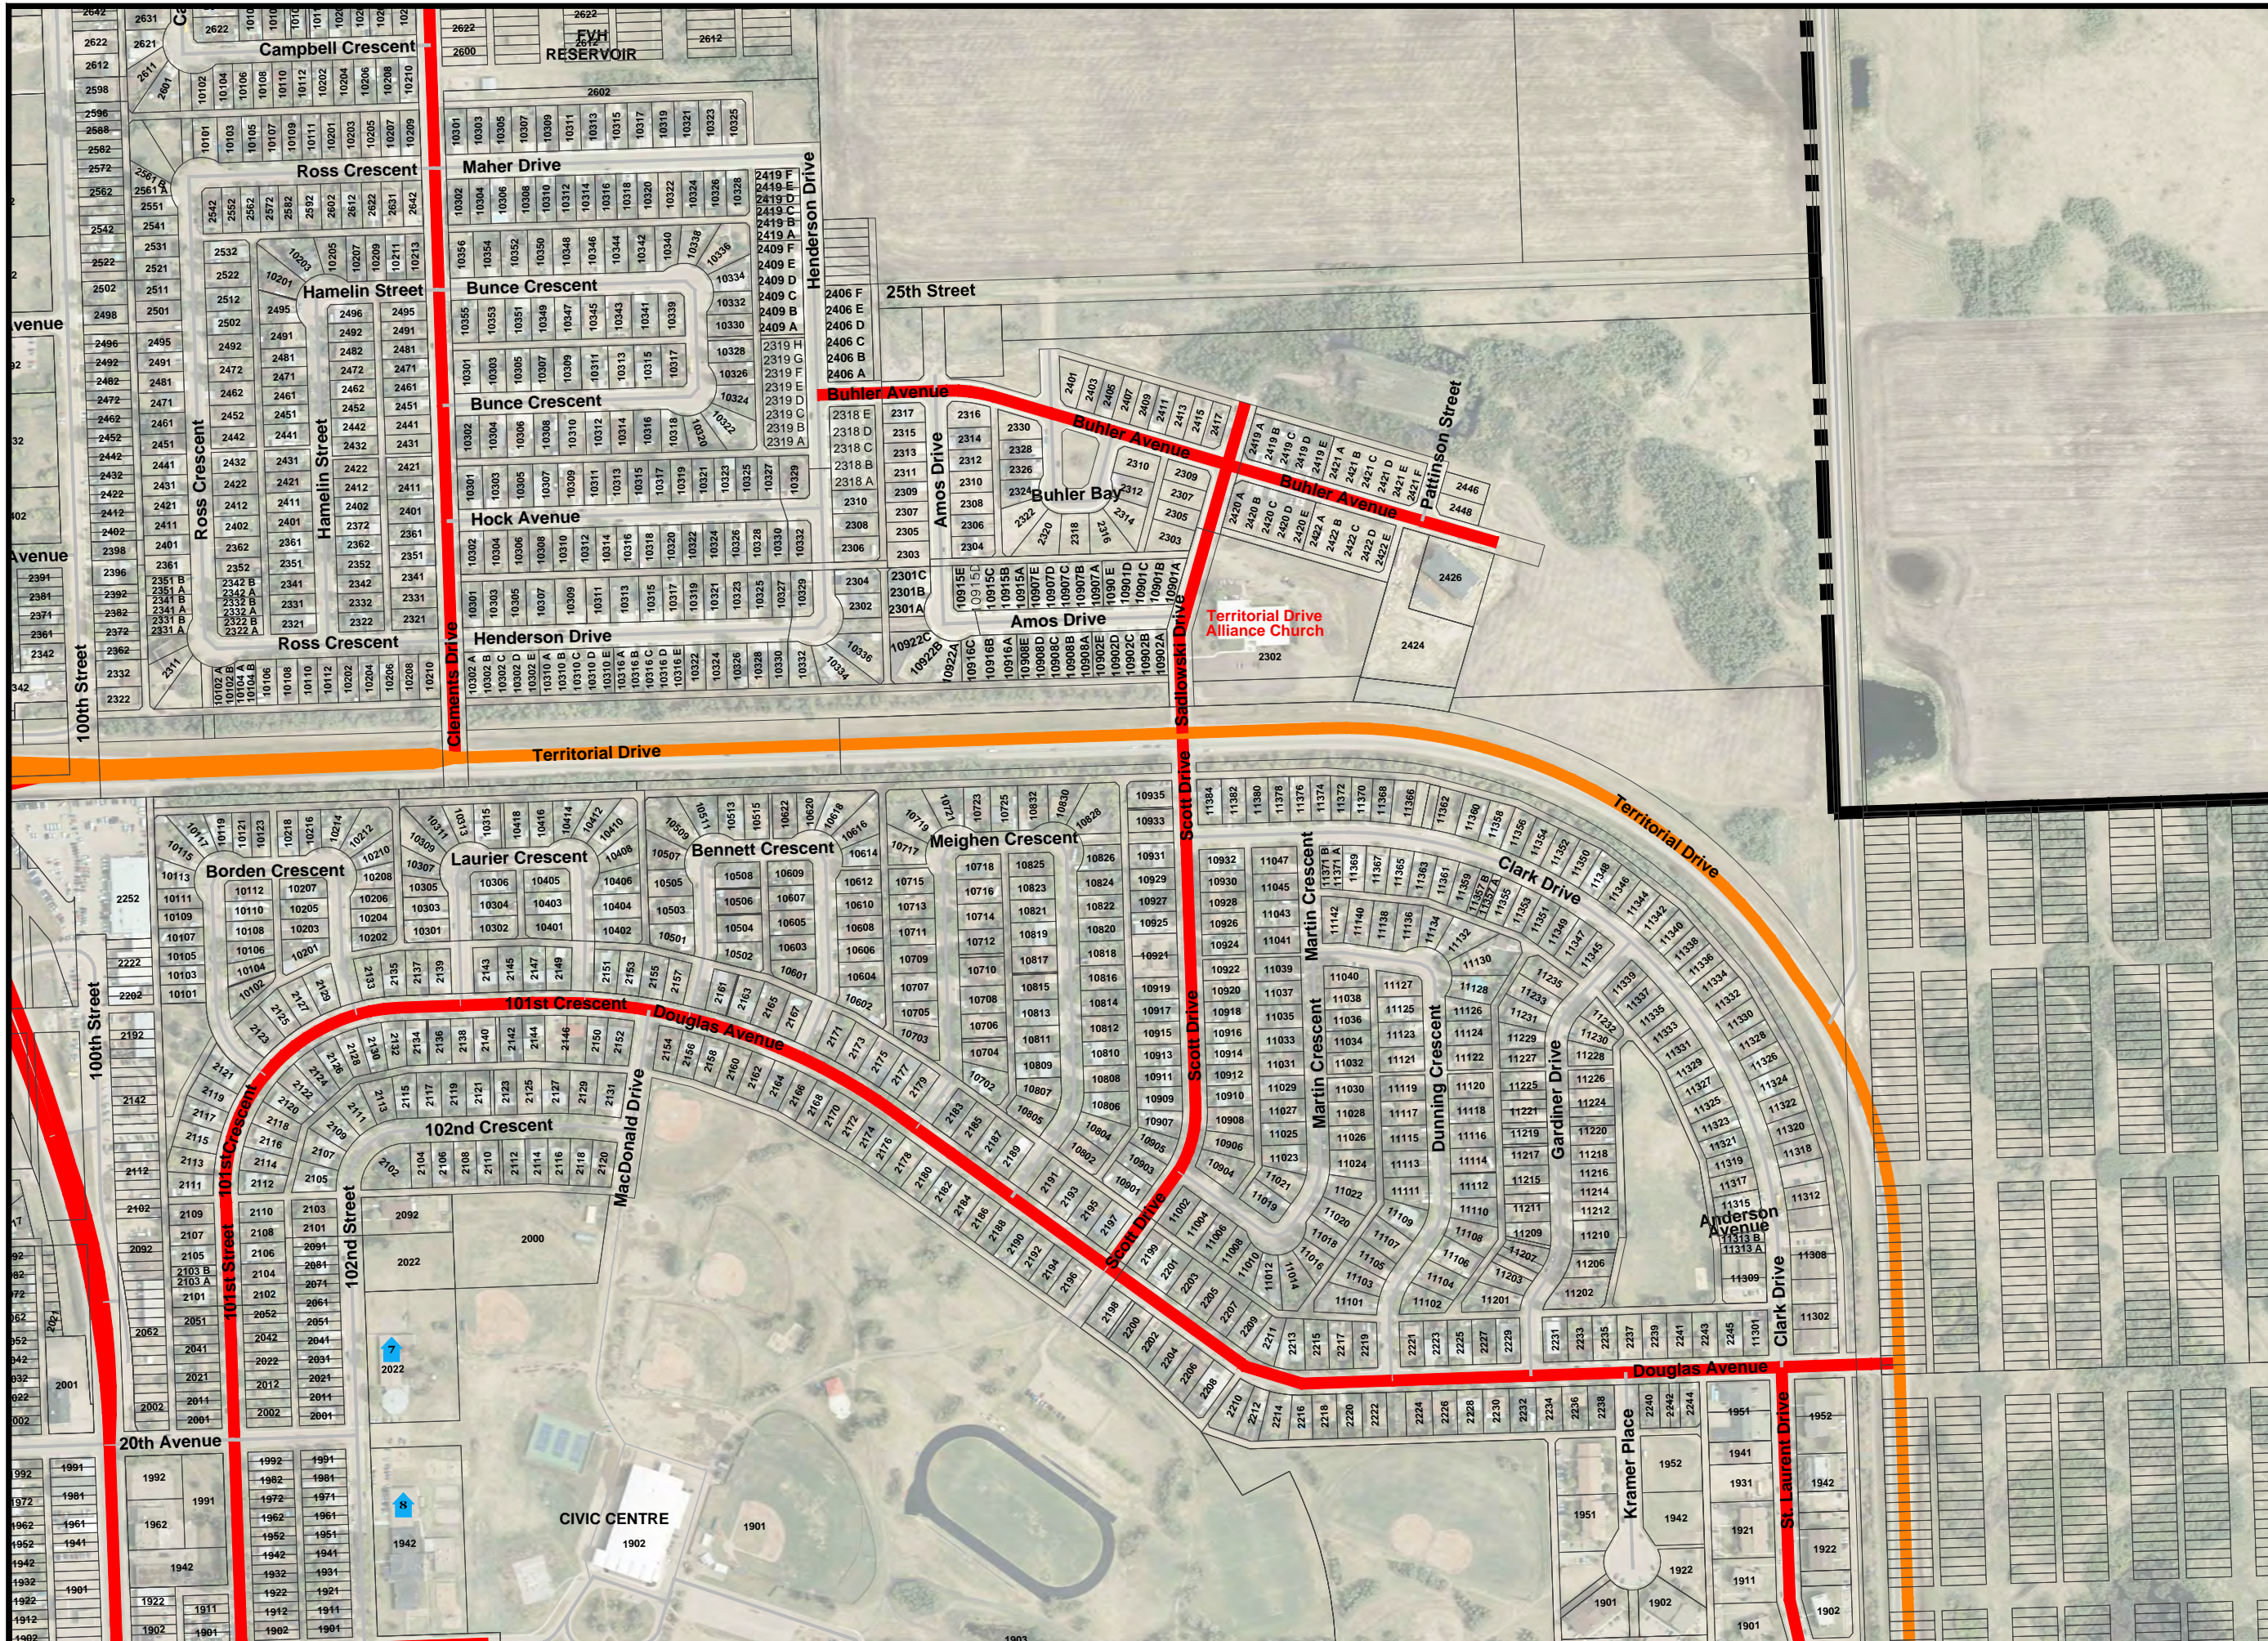

1. **CITY LIMITS**
2. **SCHOOLS**
1. NORTH BATTLEFORD COMPREHENSIVE SCHOOL AND REGIONAL COLLEGE
  2. JOHN PAUL II
  3. HOLY FAMILY SCHOOL
  4. NOTRE DAME SHCOOL
  5. ST. MARY SCHOOL
  6. ECOLE MONSIEUR BLAIS MORAND
  7. PHEONIX SCHOOL/CENTENNIAL PARK EDUCATION CENTRE
  8. LAWRENCE SCHOOL
  9. BRADY SCHOOL
  10. ECOLE MCKITRICK COMMUNITY SCHOOL
  11. CONNAUGHT SCHOOL
  12. SAKEWEE HIGH SCHOOL
  13. ECOLE PRE MERCURE
4. **STREET CLASSIFICATION**
5. EXPRESSWAY
   - ARTERIAL
   - COLLECTOR
   - LOCAL

B-2

CIVIC ADDRESS/ STREET CLASSIFICATION MAPBOOK

DATE DRAWN: JULY 2017
DATE REVISED:
SCALE: 1: 5000