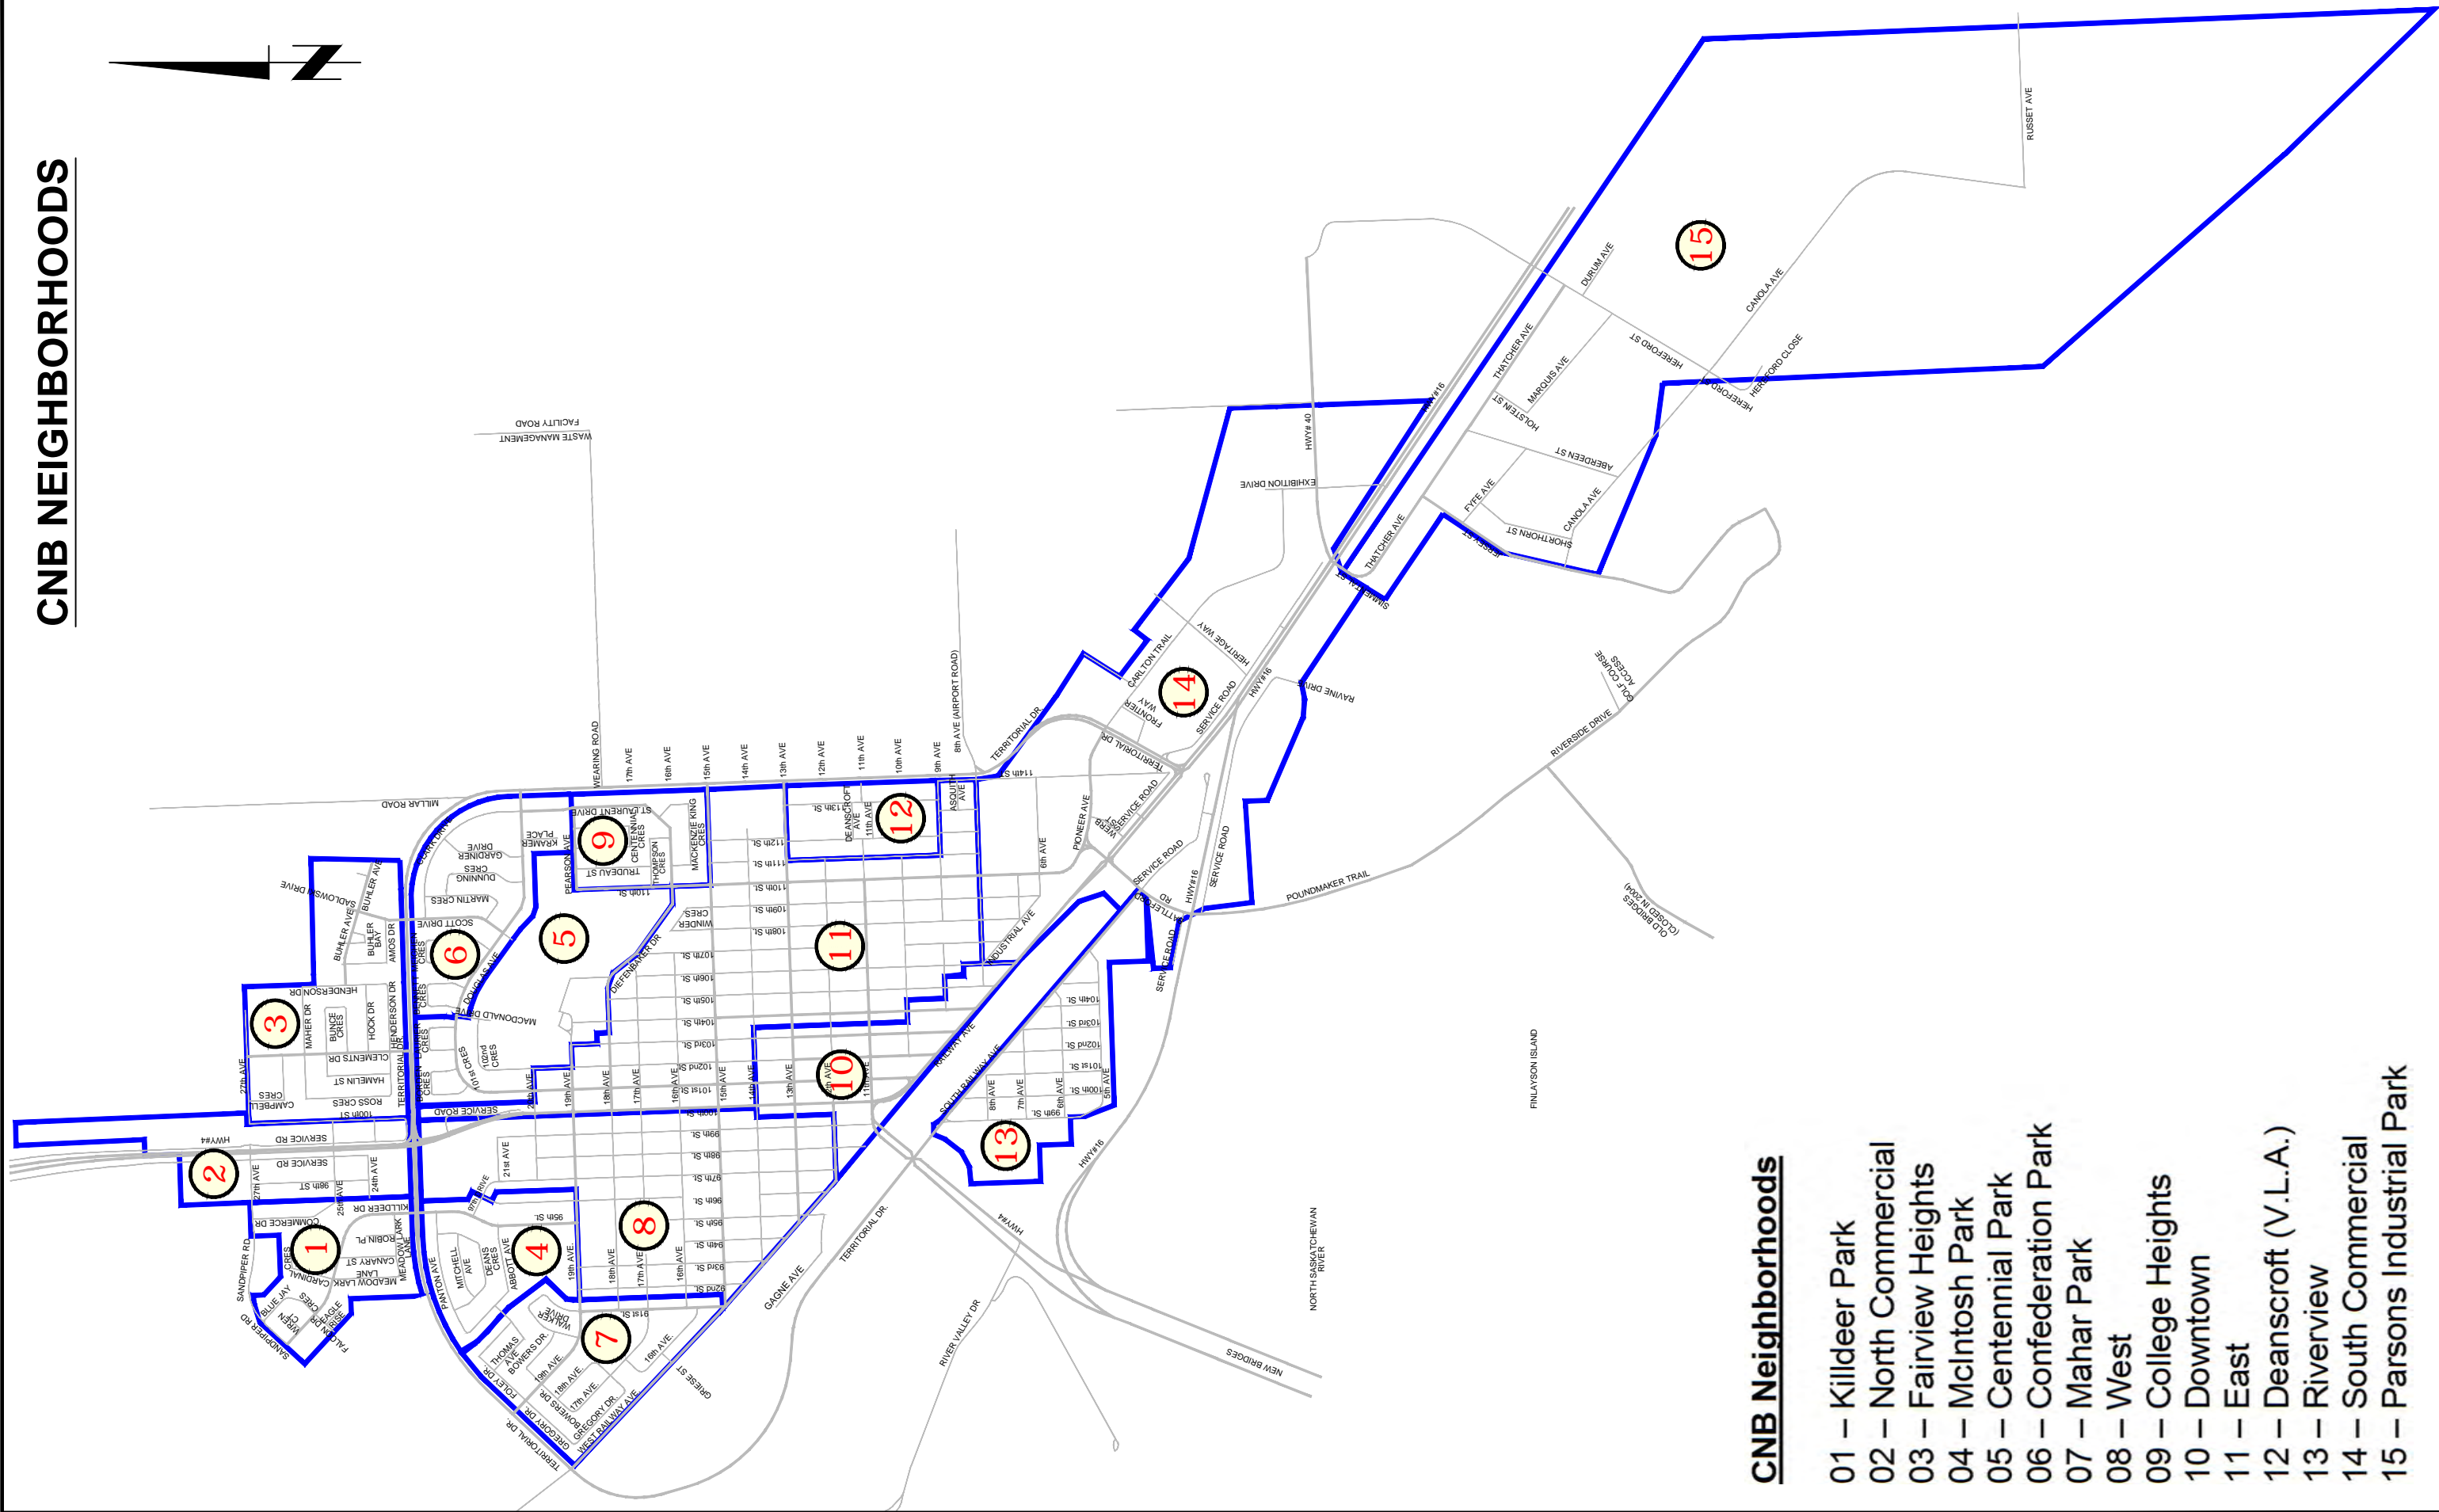

CNB NEIGHBORHOODS

CNB Neighborhoods

- 01 – Killdeer Park
- 02 – North Commercial
- 03 – Fairview Heights
- 04 – McIntosh Park
- 05 – Centennial Park
- 06 – Confederation Park
- 07 – Mahar Park
- 08 – West
- 09 – College Heights
- 10 – Downtown
- 11 – East
- 12 – Deanscroft (V.L.A.)
- 13 – Riverview
- 14 – South Commercial
- 15 – Parsons Industrial Park