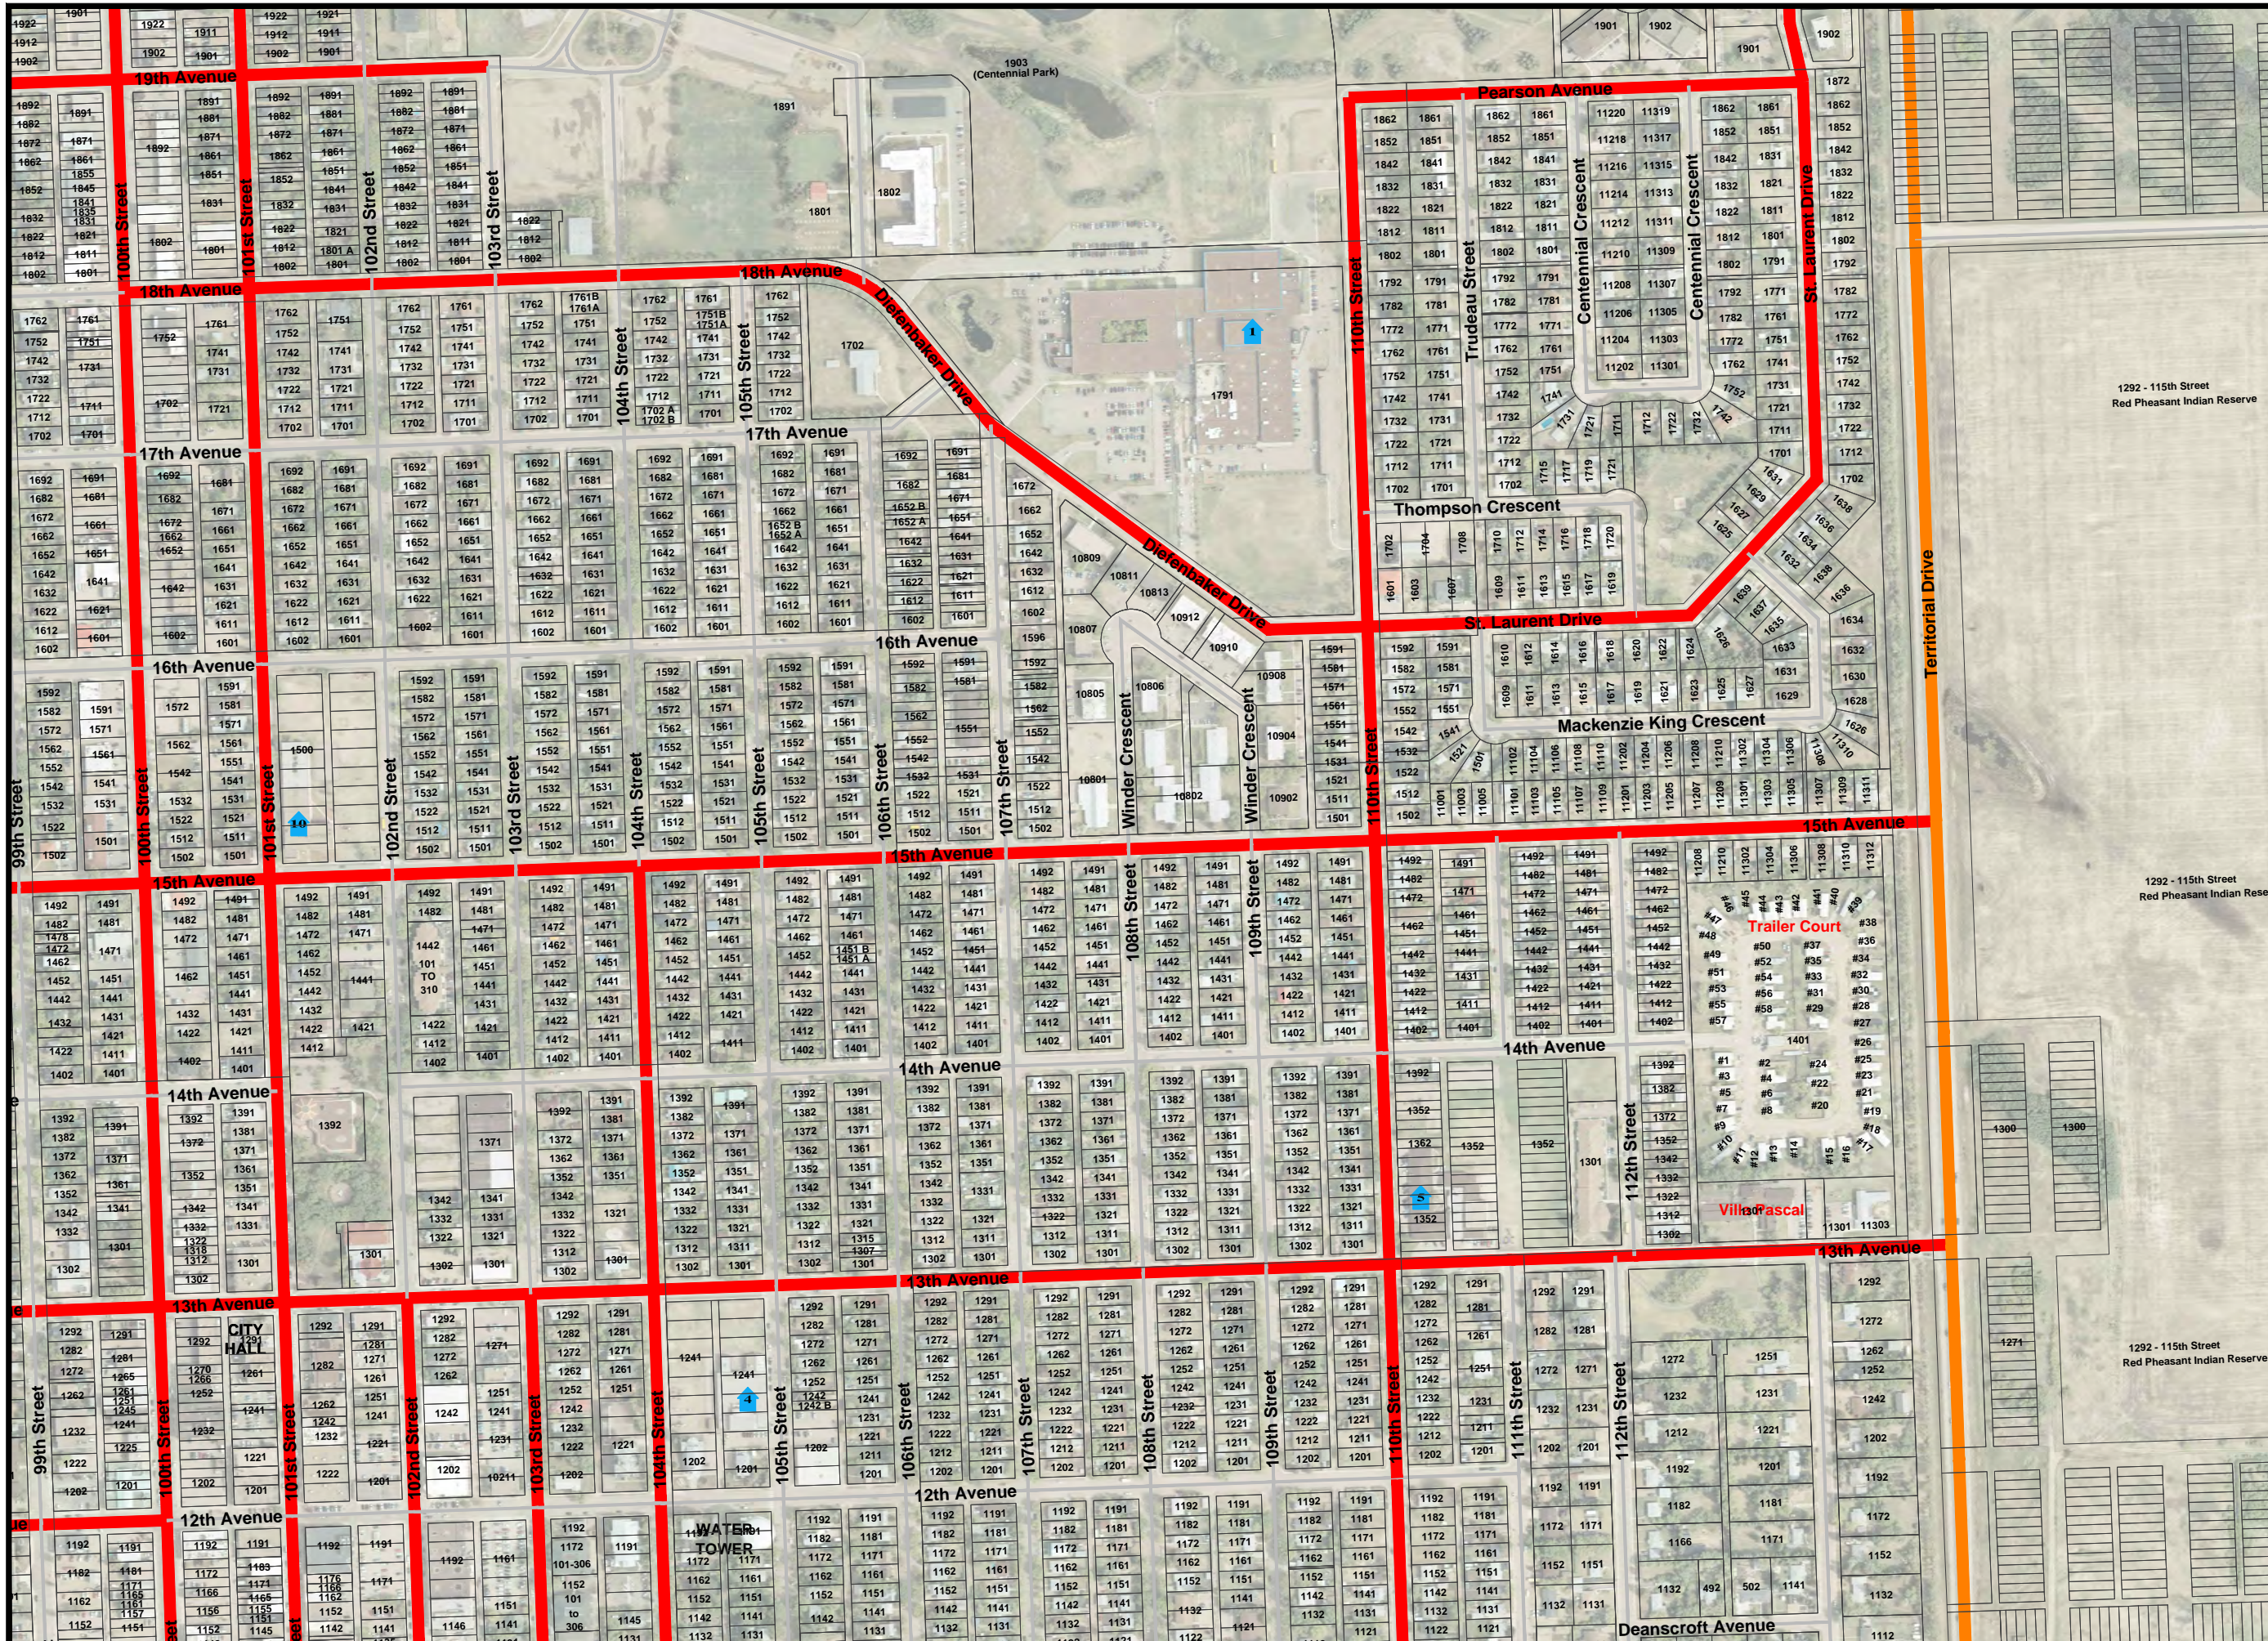

1. **CITY LIMITS**
2. **SCHOOLS**
1. NORTH BATTLEFORD COMPREHENSIVE SCHOOL AND REGIONAL COLLEGE
  2. JOHN PAUL II
  3. HOLY FAMILY SCHOOL
  4. NOTRE DAME SCHOOL
  5. ST. MARY SCHOOL
  6. ECOLE MONSEIGNEUR BLAIS MORAND
  7. PHEONIX SCHOOL/CENTENNIAL PARK EDUCATION CENTRE
  8. LAWRENCE SCHOOL
  9. BRADY SCHOOL
  10. ECOLE MCKITRICK COMMUNITY SCHOOL
  11. CONNAUGHT SCHOOL
  12. SAKWEVW HIGH SCHOOL
  13. ECOLE PRE MERCURE

1. **STREET CLASSIFICATION**
2. EXPRESSWAY
   - ARTERIAL
   - COLLECTOR
   - LOCAL

C-2

CIVIC ADDRESS/ STREET CLASSIFICATION MAPBOOK

DATE DRAWN: JULY 2017
DATE REVISED:
SCALE: 1: 5000