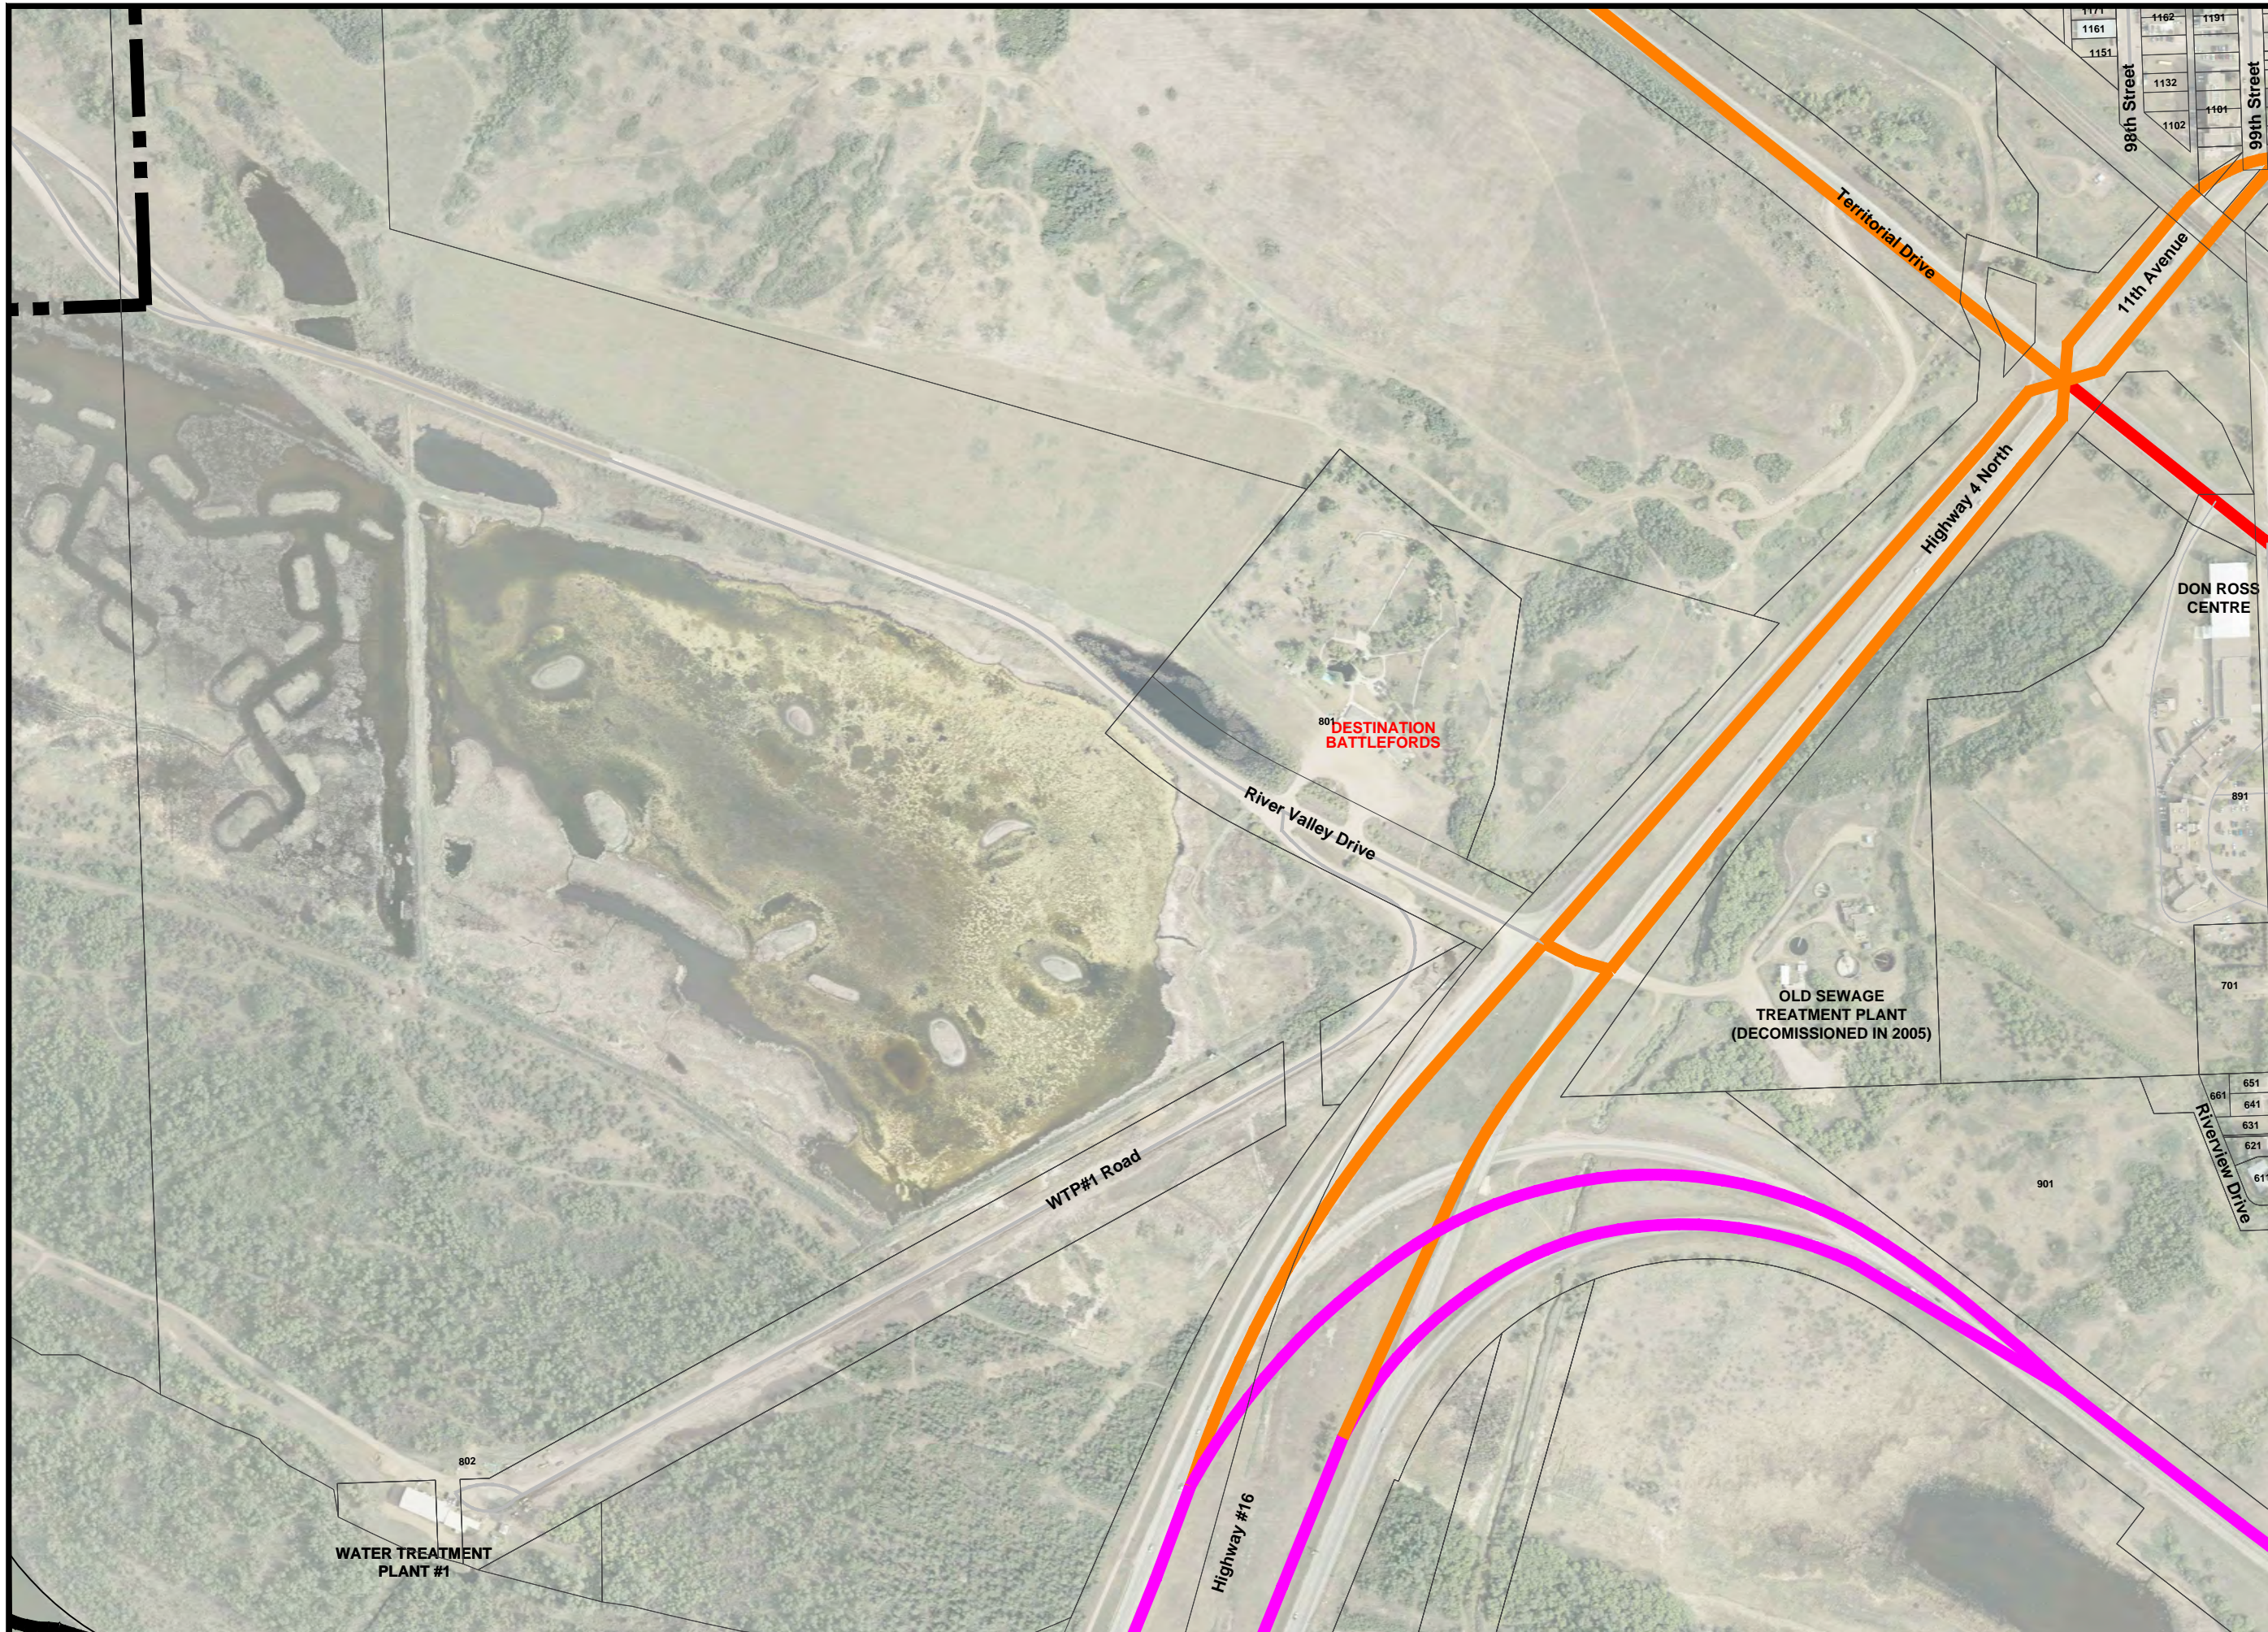

1. --- CITY LIMITS
2. **SCHOOLS**
1. NORTH BATTLEFORD COMPREHENSIVE SCHOOL AND REGIONAL COLLEGE
  2. JOHN PAUL II
  3. HOLY FAMILY SCHOOL
  4. NOTRE DAME SHCOOL
  5. ST. MARY SCHOOL
  6. ECOLE MONSEIGNEUR BLAIS MORAND
  7. PHEONIX SCHOOL/CENTENNIAL PARK EDUCATION CENTRE
  8. LAWRENCE SCHOOL
  9. BREADY SCHOOL
  10. ECOLE McKITRICK COMMUNITY SCHOOL
  11. CONNAUGHT SCHOOL
  12. SAKEWEV HIGH SCHOOL
  13. ECOLE PRE MERCURE
4. **STREET CLASSIFICATION**
5. EXPRESSWAY
   - ARTERIAL
   - COLLECTOR
   - LOCAL

D-1

CIVIC ADDRESS/ STREET CLASSIFICATION MAPBOOK

DATE DRAWN: JULY 2017
DATE REVISED:
SCALE: 1: 5000