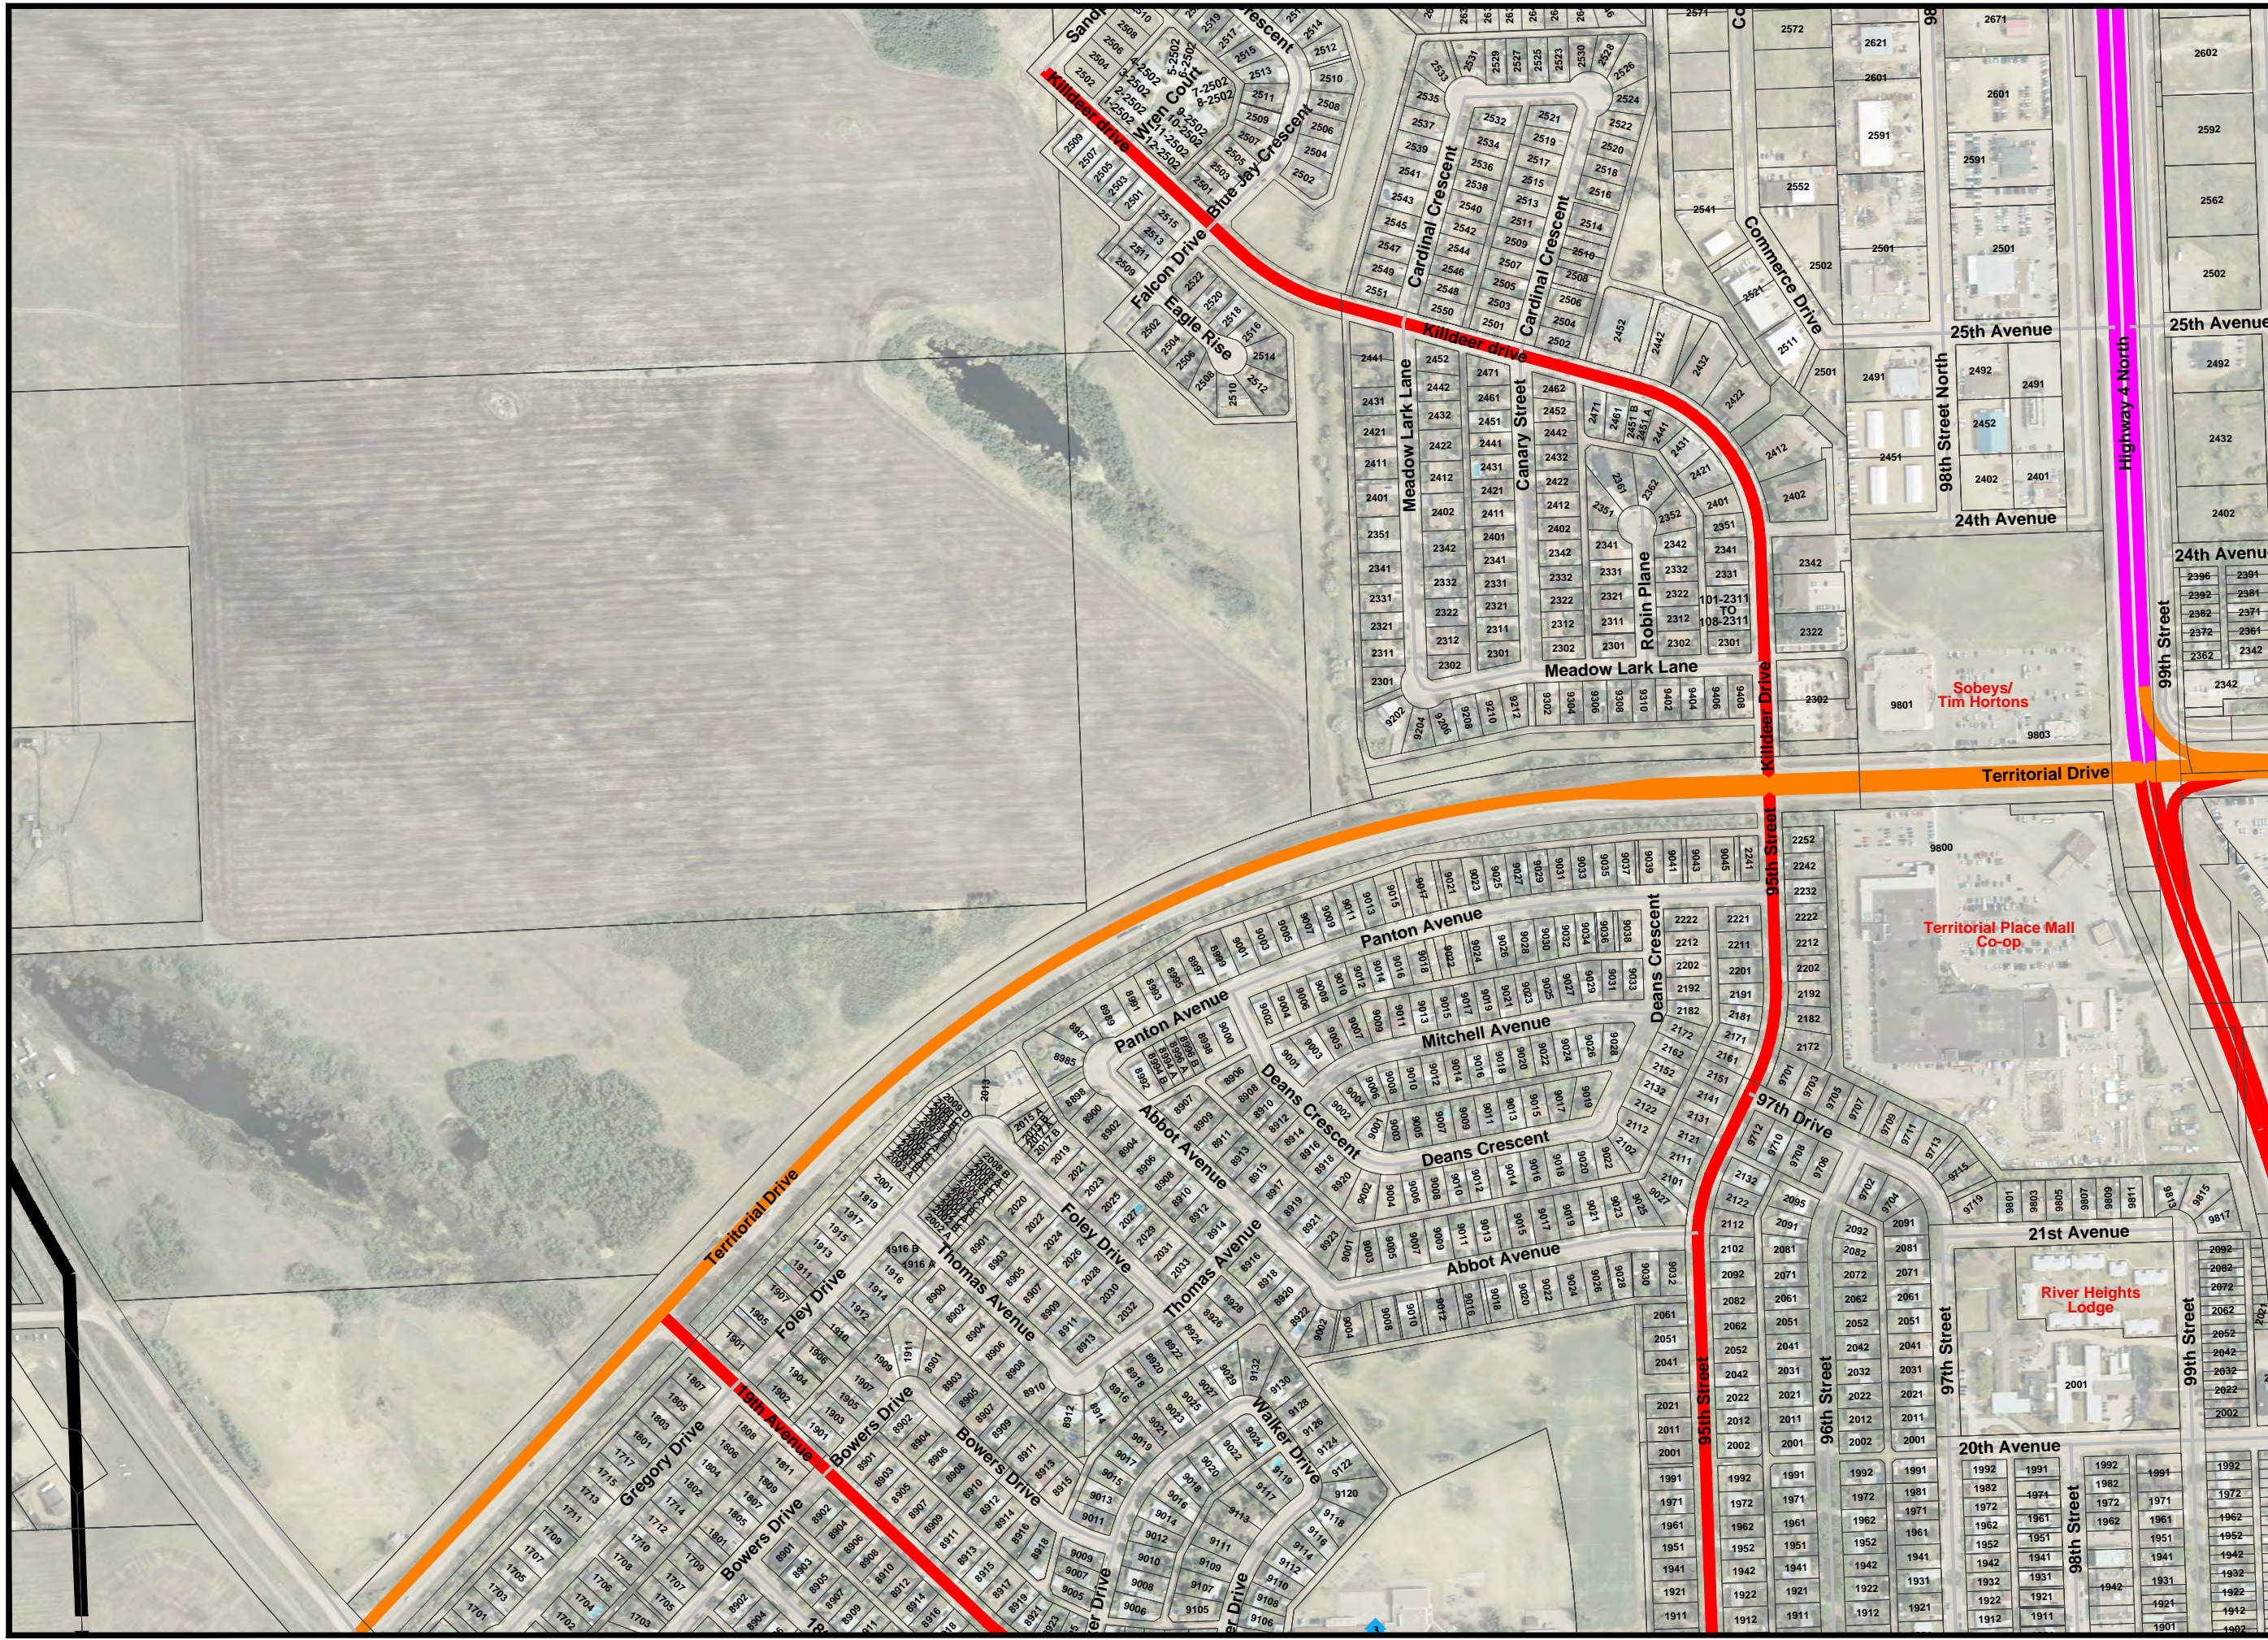

1. --- CITY LIMITS
2. SCHOOLS
1. NORTH BATTLEFORD COMPREHENSIVE SCHOOL AND REGIONAL COLLEGE
  2. JOHN PAUL II
  3. HOLY FAMILY SCHOOL
  4. NOTRE DAME SHCOOL
  5. ST. MARY SCHOOL
  6. ECOLE MONSEIGNEUR BLAIS MORAND
  7. PHEONIX SCHOOL/CENTENNIAL PARK EDUCATION CENTRE
  8. LAWRENCE SCHOOL
  9. BREADY SCHOOL
  10. ECOLE MCKITRICK COMMUNITY SCHOOL
  11. CONNAUGHT SCHOOL
  12. SAKEWEE HIGH SCHOOL
  13. ECOLE PRE MERCURE
4. **STREET CLASSIFICATION**
5. EXPRESSWAY
   - ARTERIAL
   - COLLECTOR
   - LOCAL

B-1

CIVIC ADDRESS/ STREET CLASSIFICATION MAPBOOK

DATE DRAWN: JULY 2017
DATE REVISED:
SCALE: 1: 5000