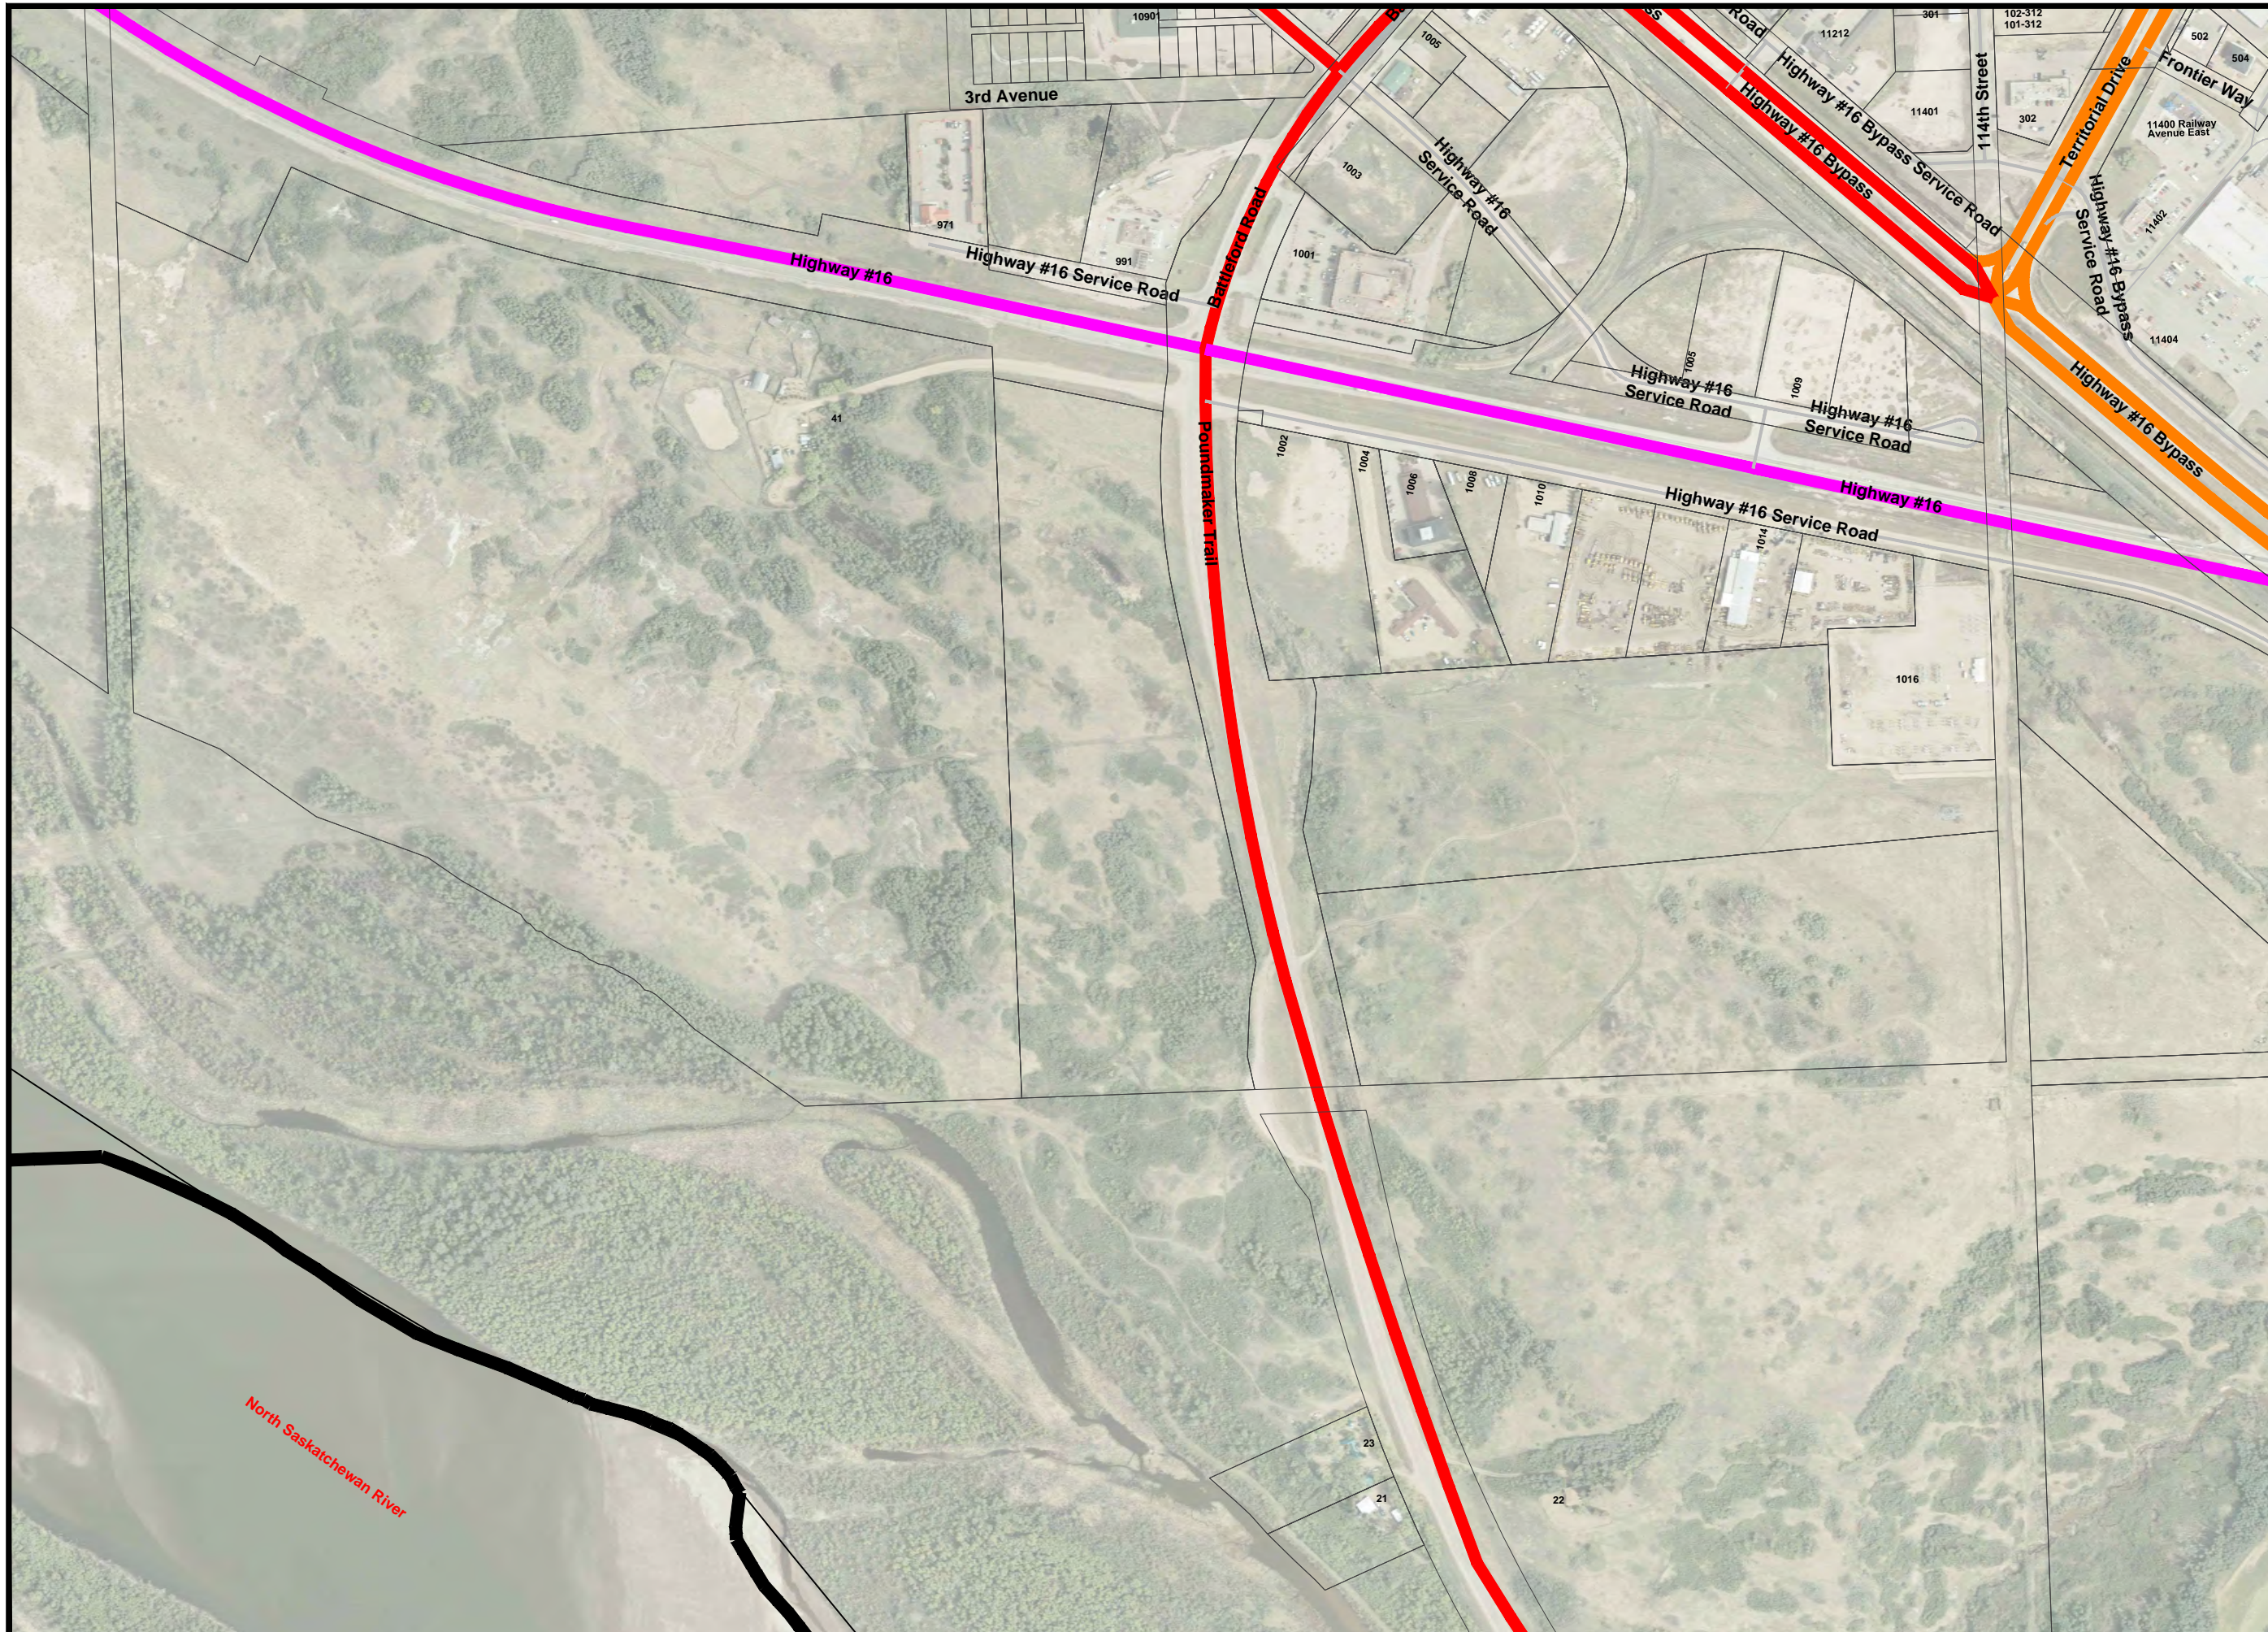

1. ----- CITY LIMITS
2. **SCHOOLS**
1. NORTH BATTLEFORD COMPREHENSIVE SCHOOL AND REGIONAL COLLEGE
  2. JOHN PAUL II
  3. HOLY FAMILY SCHOOL
  4. NOTRE DAME SHCOOL
  5. ST. MARY SCHOOL
  6. ECOLE MONSEIGNEUR BLAIS MORAND
  7. PHEONIX SCHOOL/CENTENNIAL PARK EDUCATION CENTRE
  8. LAWRENCE SCHOOL
  9. BREADY SCHOOL
  10. ECOLE McKITRICK COMMUNITY SCHOOL
  11. CONNAUGHT SCHOOL
  12. SAKEWEW HIGH SCHOOL
  13. ECOLE PRE MERCURE
4. **STREET CLASSIFICATION**
5. EXPRESSWAY
   - ARTERIAL
   - COLLECTOR
   - LOCAL

E-2

CIVIC ADDRESS/ STREET CLASSIFICATION MAPBOOK

DATE DRAWN: JULY 2017
DATE REVISED:
SCALE: 1: 5000