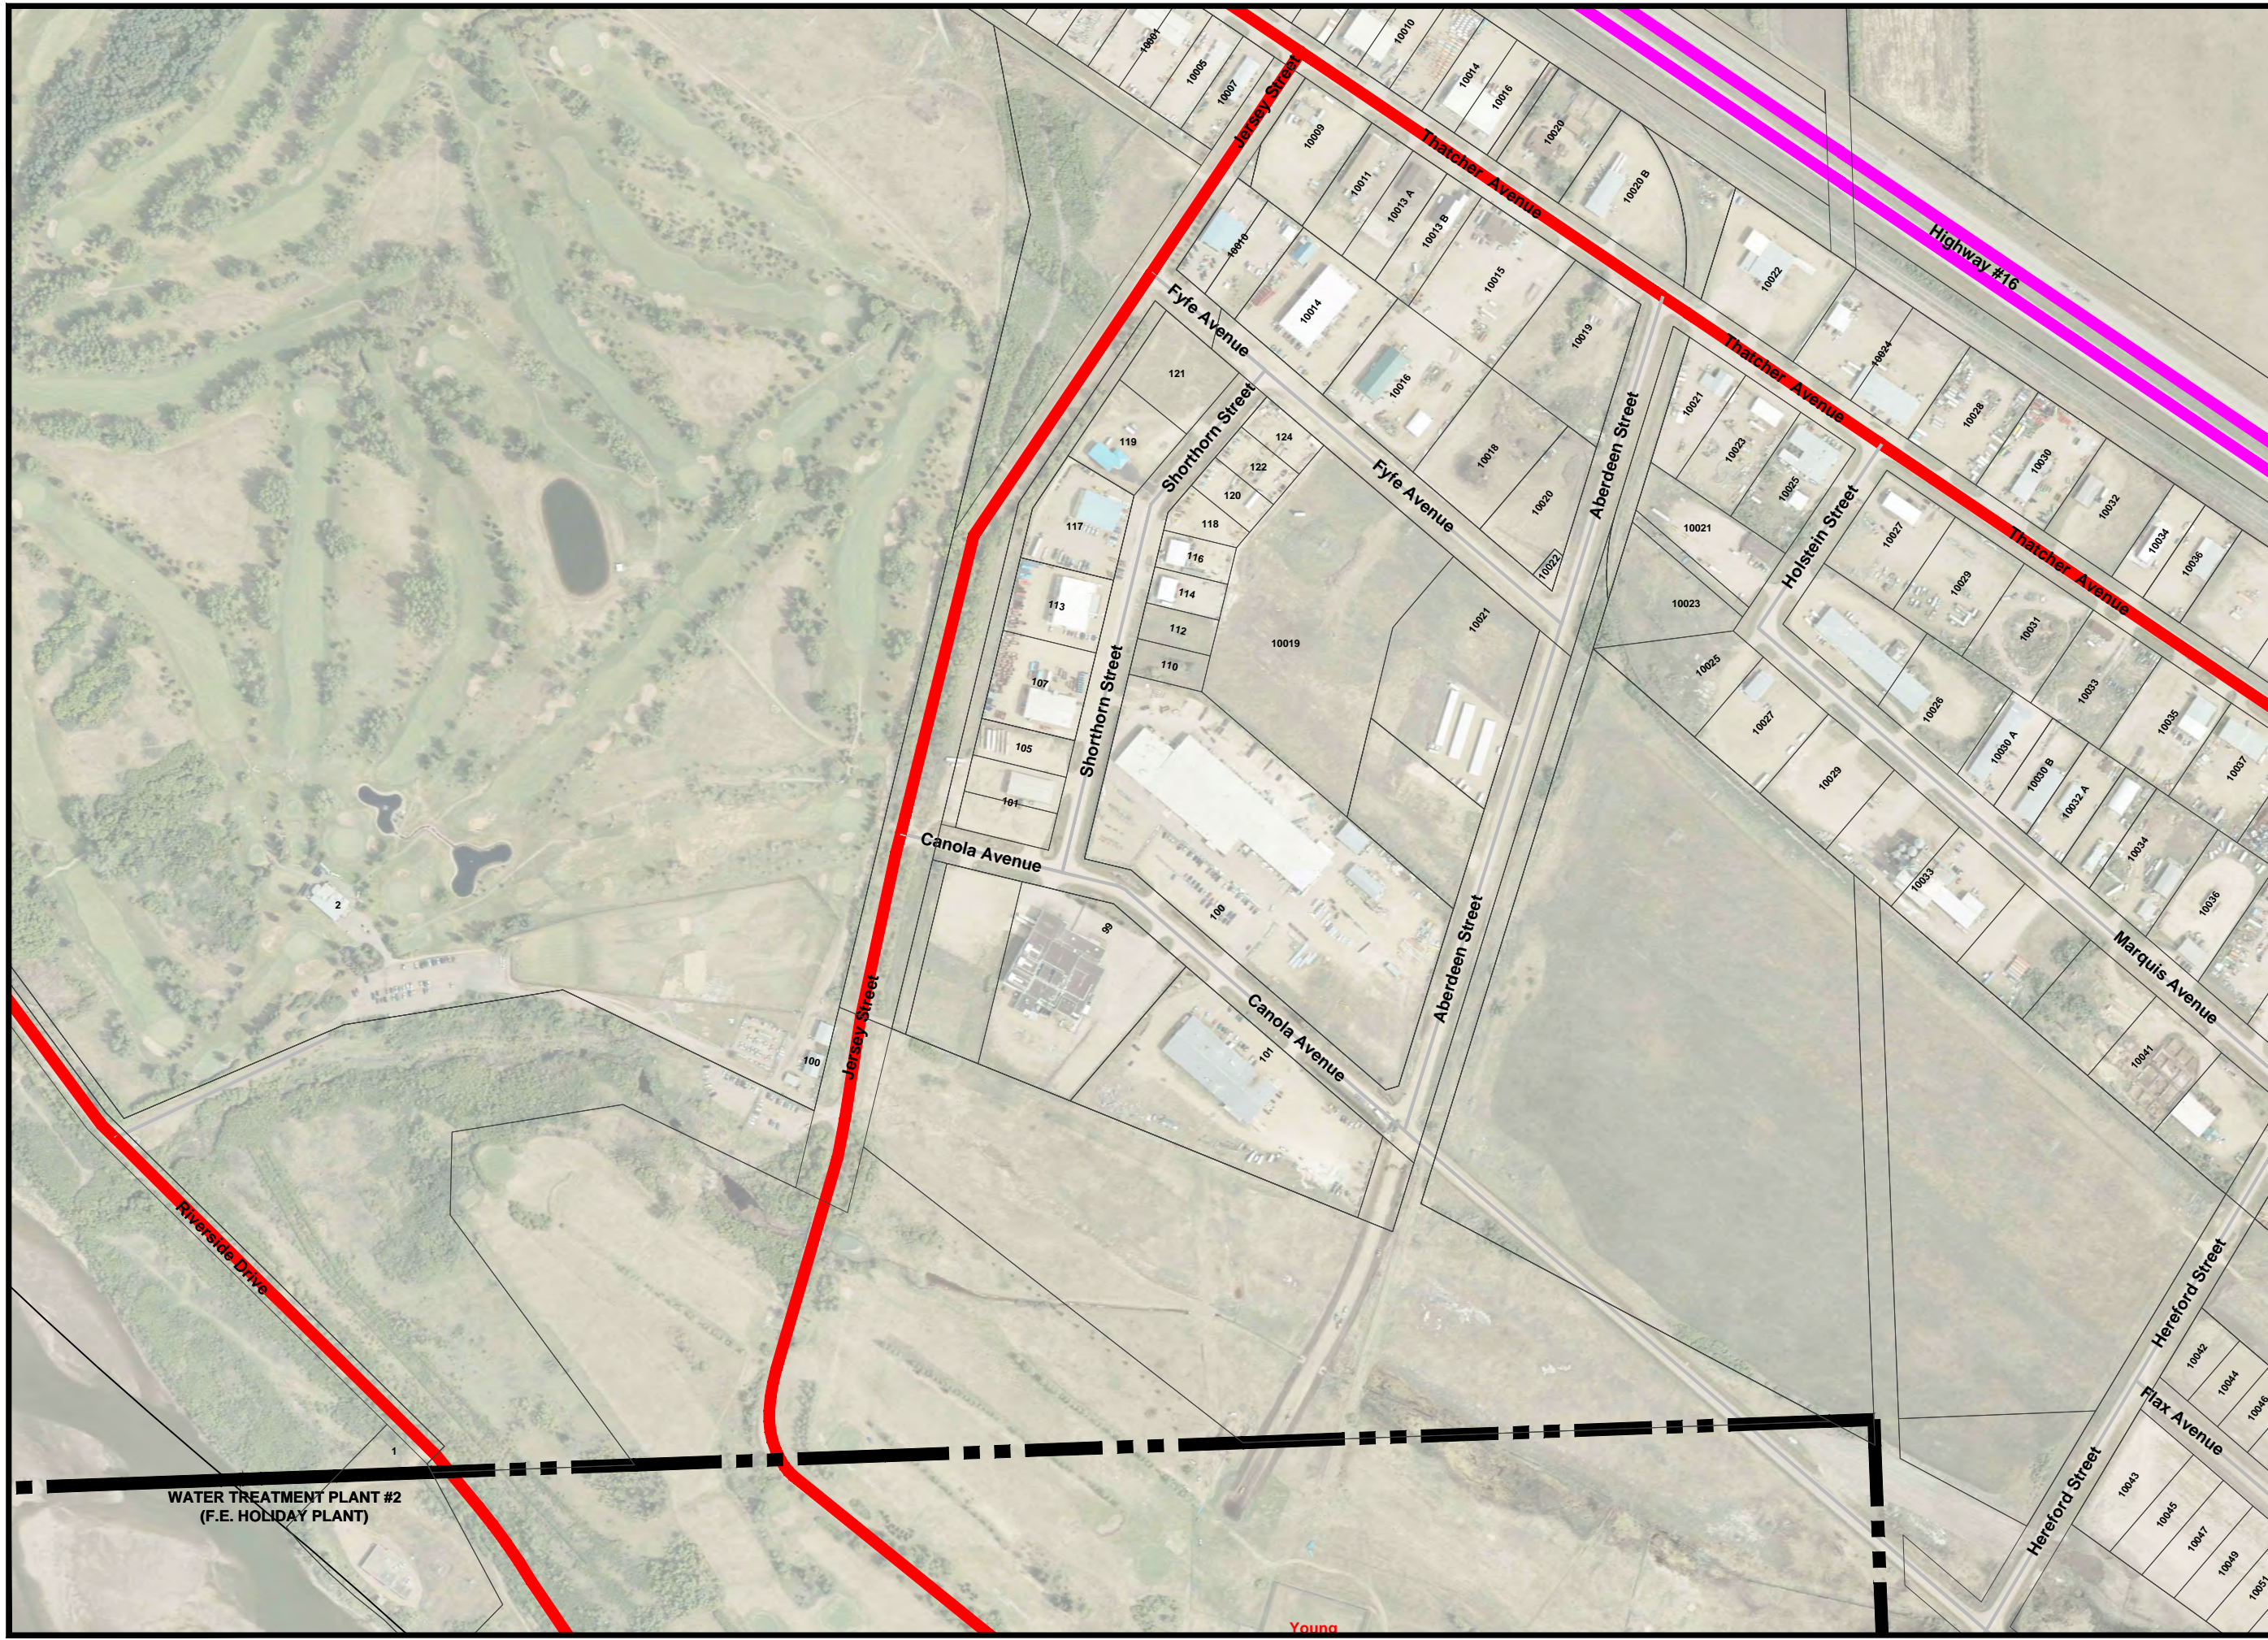

1. **--- CITY LIMITS**
2. **SCHOOLS**
1. NORTH BATTLEFORD COMPREHENSIVE SCHOOL AND REGIONAL COLLEGE
  2. JOHN PAUL II
  3. HOLY FAMILY SCHOOL
  4. NOTRE DAME SHCOOL
  5. ST. MARY SCHOOL
  6. ECOLE MONSEIGNEUR BLAIS MORAND
  7. PHEONIX SCHOOL/CENTENNIAL PARK EDUCATION CENTRE
  8. LAWRENCE SCHOOL
  9. BREADY SCHOOL
  10. ECOLE MCKITRICK COMMUNITY SCHOOL
  11. CONNAUGHT SCHOOL
  12. SAKEWEV HIGH SCHOOL
  13. ECOLE PRE MERCURE
4. **STREET CLASSIFICATION**
5. EXPRESSWAY
   - ARTERIAL
   - COLLECTOR
   - LOCAL

F-3

**CIVIC ADDRESS/
STREET
CLASSIFICATION
MAPBOOK**

DATE DRAWN: JULY 2017
DATE REVISED:
SCALE: 1: 5000

WATER TREATMENT PLANT #2
(F.E. HOLIDAY PLANT)

Young