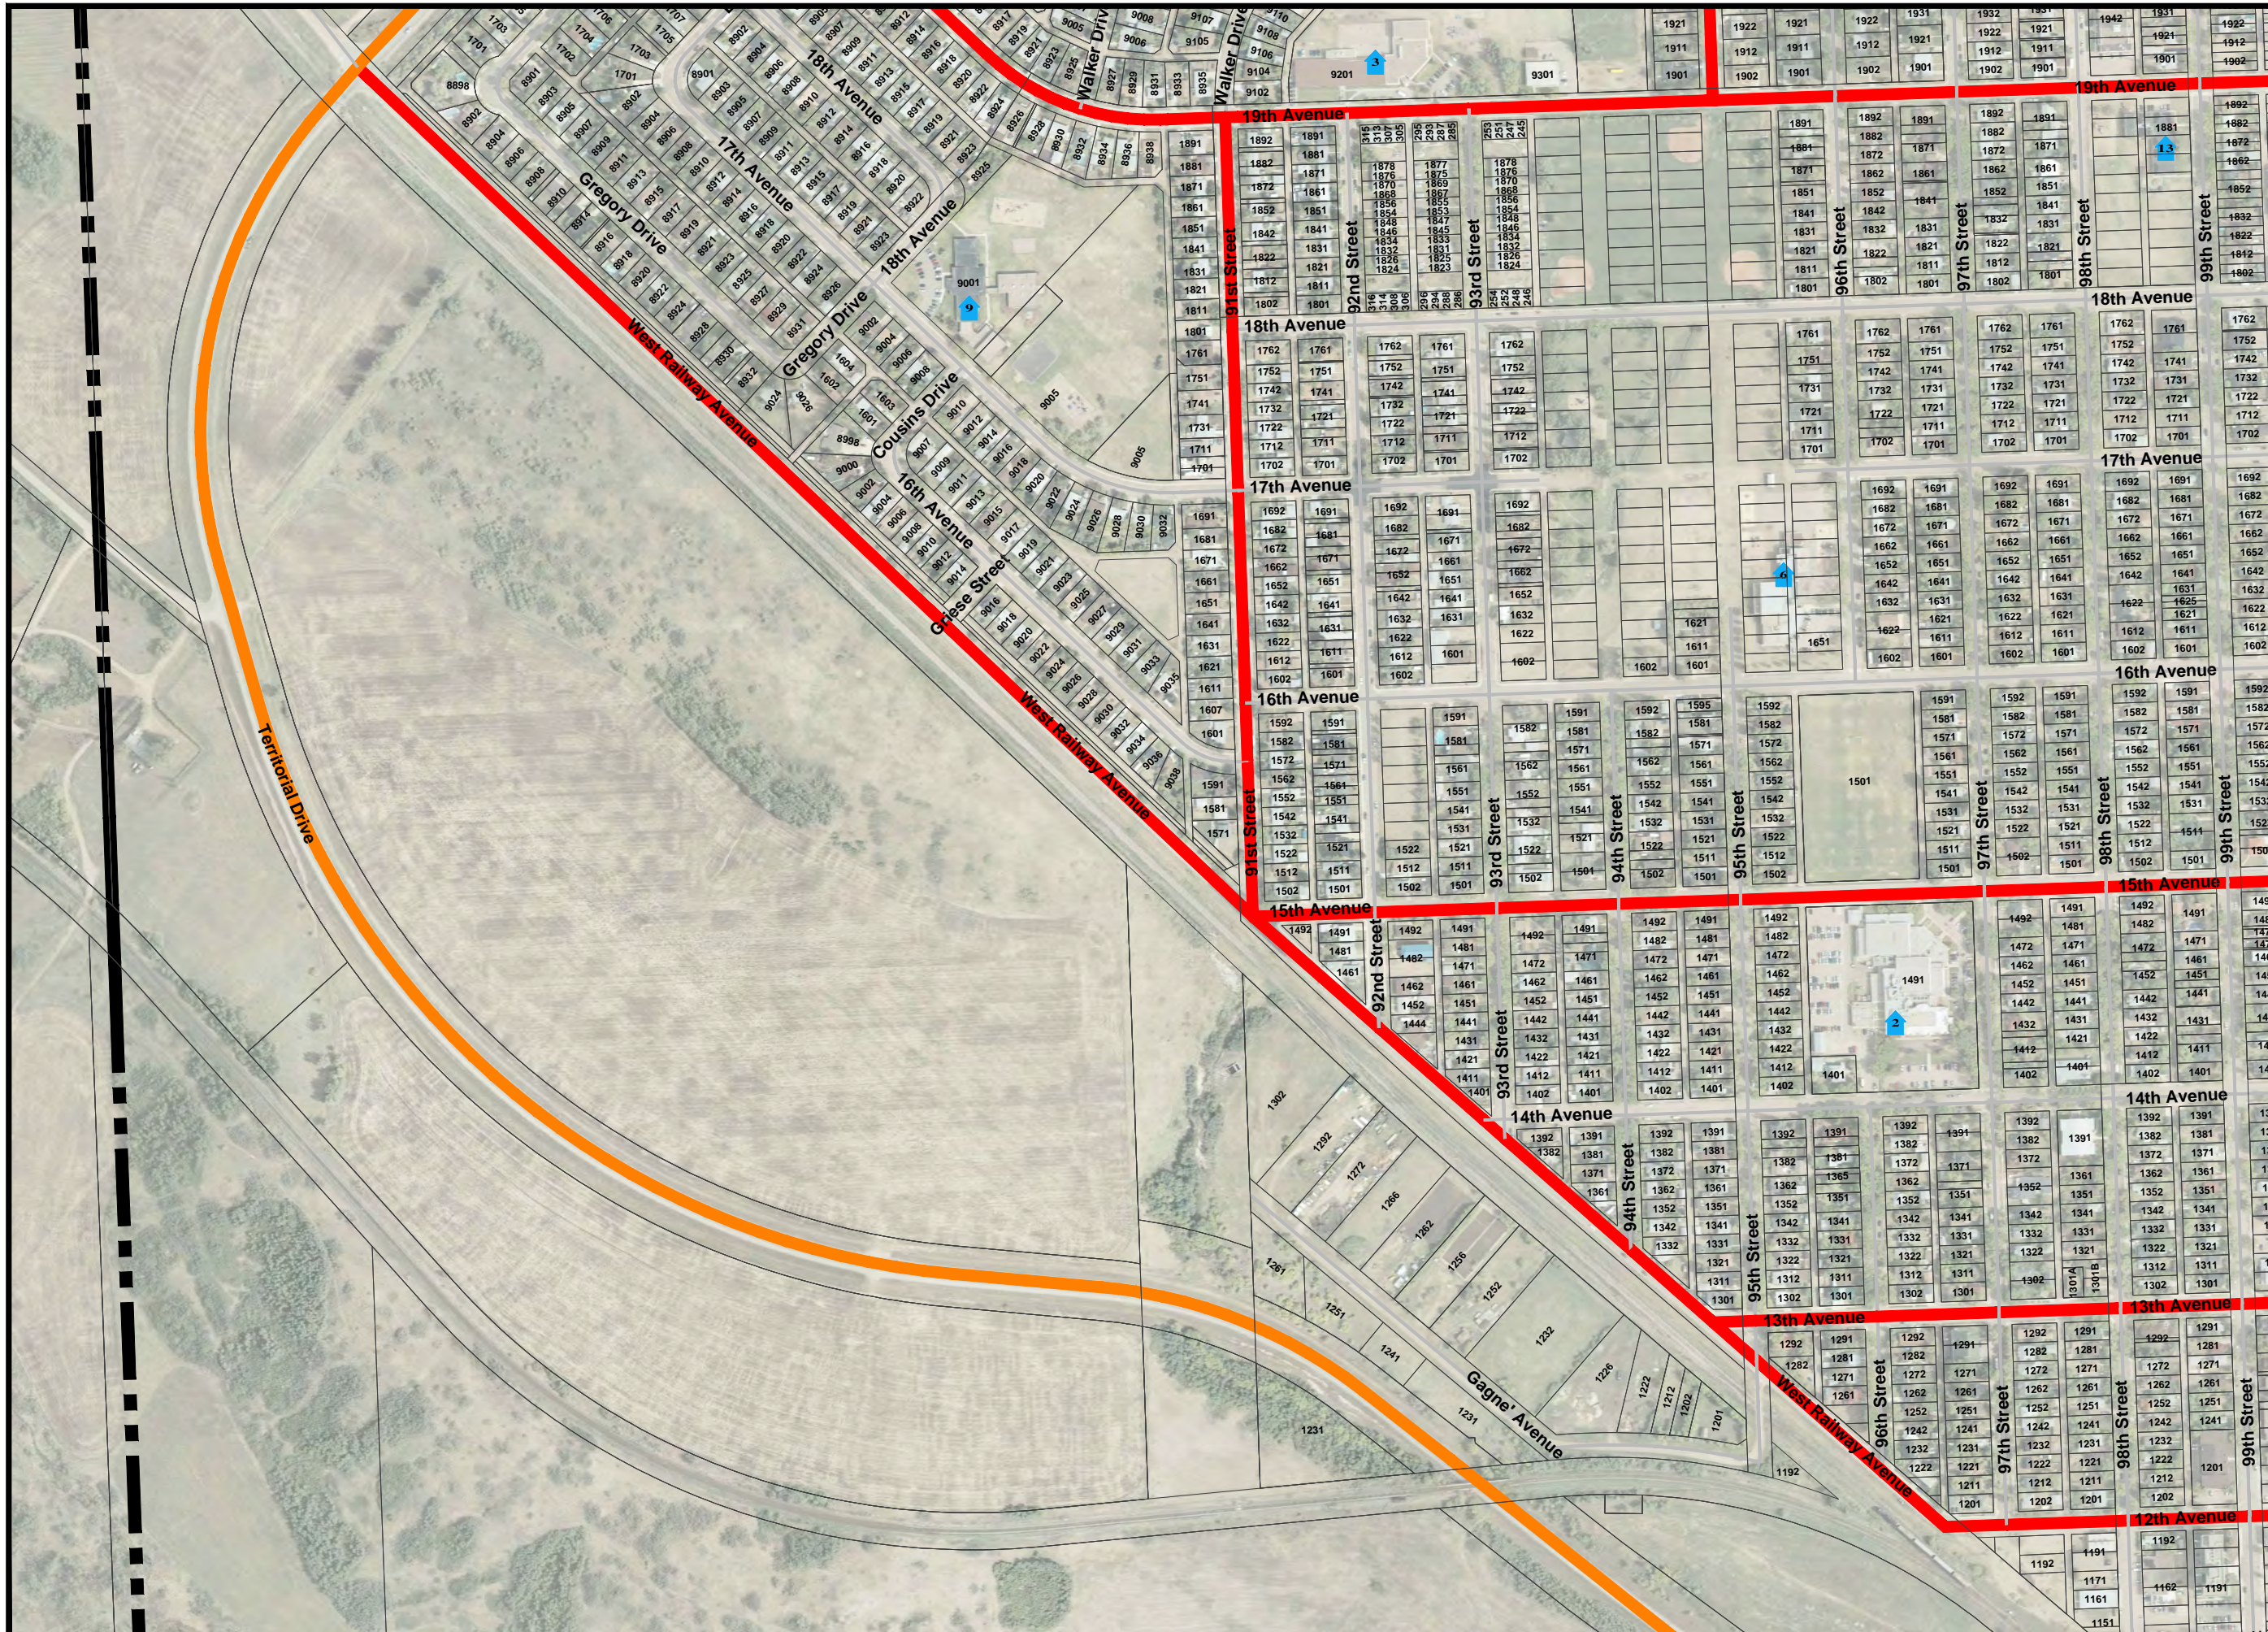

1. **--- CITY LIMITS**
2. **SCHOOLS**
1. NORTH BATTLEFORD COMPREHENSIVE SCHOOL AND REGIONAL COLLEGE
  2. JOHN PAUL II
  3. HOLY FAMILY SCHOOL
  4. NOTRE DAME SHCOOL
  5. ST. MARY SCHOOL
  6. ECOLE MONSIEUR BLAIS MORAND
  7. PHEONIX SCHOOL/CENTENNIAL PARK EDUCATION CENTRE
  8. LAWRENCE SCHOOL
  9. BREADY SCHOOL
  10. ECOLE MCKITRICK COMMUNITY SCHOOL
  11. CONNAUGHT SCHOOL
  12. SAKEWEV HIGH SCHOOL
  13. ECOLE PRE MERCURE

1. **STREET CLASSIFICATION**
2. EXPRESSWAY
   - ARTERIAL
   - COLLECTOR
   - LOCAL

C-1

CIVIC ADDRESS/ STREET CLASSIFICATION MAPBOOK

DATE DRAWN: JULY 2017
DATE REVISED:
SCALE: 1: 5000