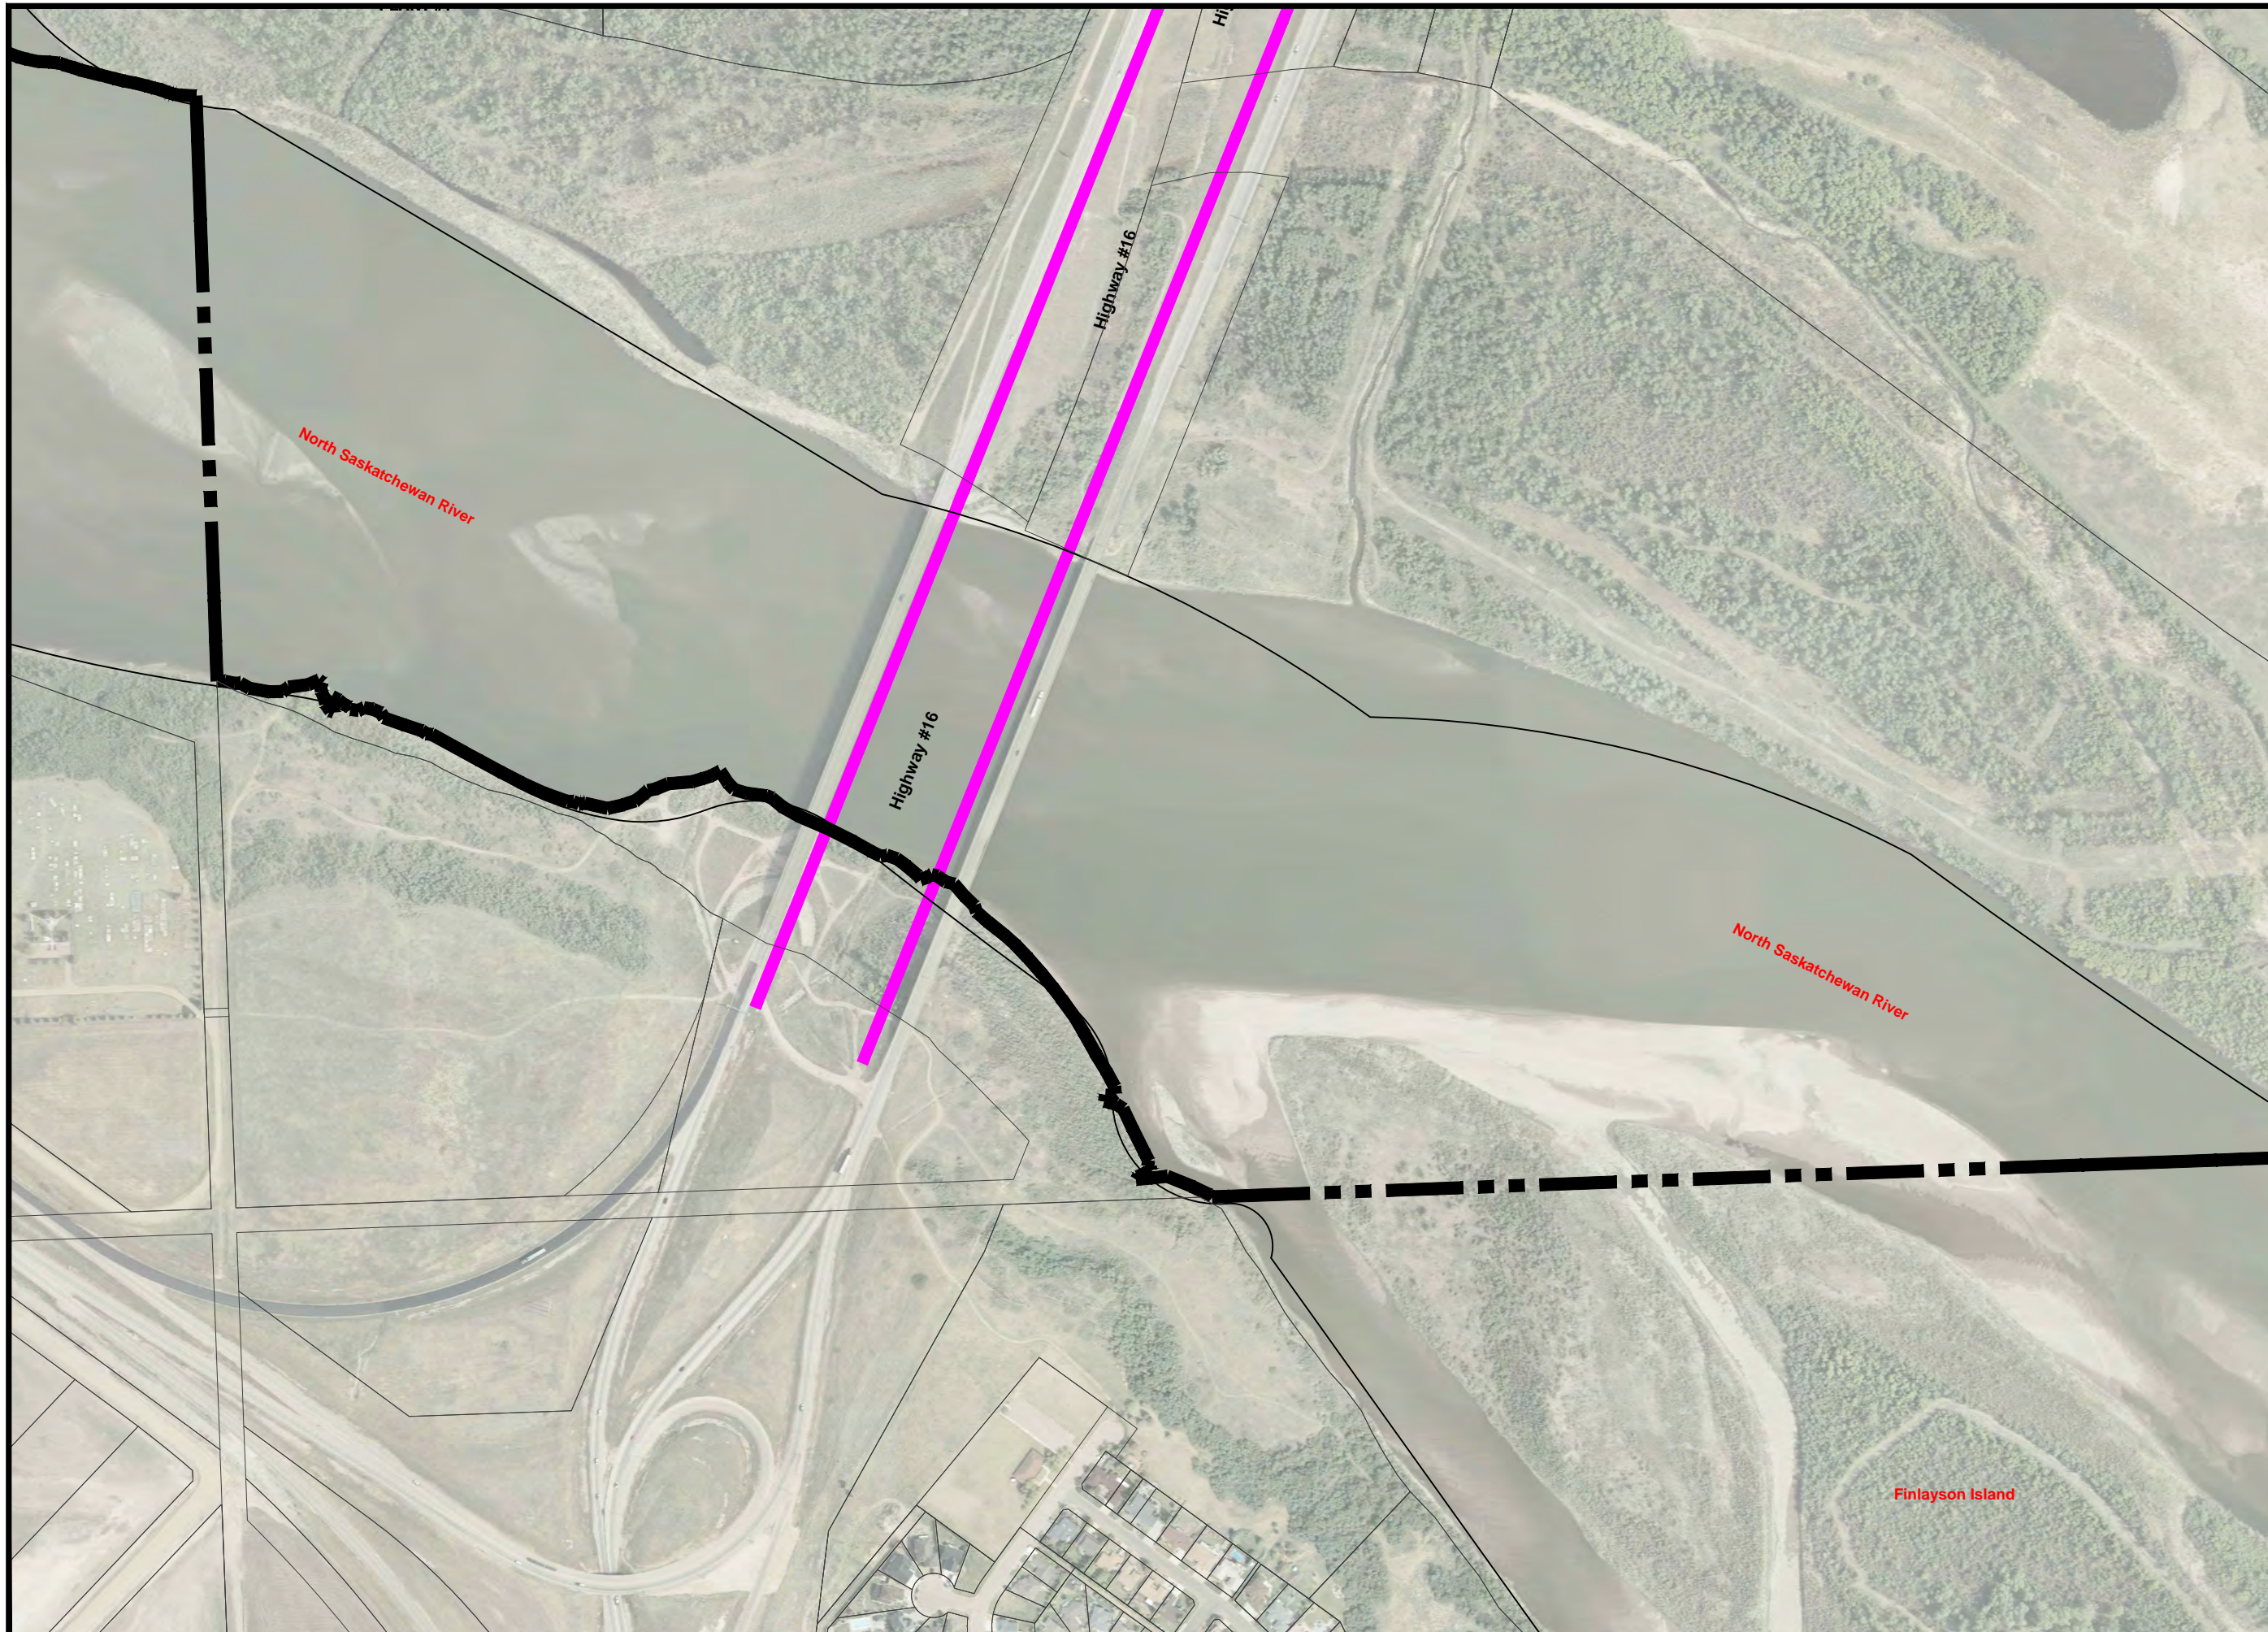

1. ----- CITY LIMITS
2. **SCHOOLS**
1. NORTH BATTLEFORD COMPREHENSIVE SCHOOL AND REGIONAL COLLEGE
  2. JOHN PAUL II
  3. HOLY FAMILY SCHOOL
  4. NOTRE DAME SHCOOL
  5. ST. MARY SCHOOL
  6. ECOLE MONSEIGNEUR BLAIS MORAND
  7. PHEONIX SCHOOL/CENTENNIAL PARK EDUCATION CENTRE
  8. LAWRENCE SCHOOL
  9. BREADY SCHOOL
  10. ECOLE McKITRICK COMMUNITY SCHOOL
  11. CONNAUGHT SCHOOL
  12. SAKEWEV HIGH SCHOOL
  13. ECOLE PRE MERCURE
4. **STREET CLASSIFICATION**
5. EXPRESSWAY
   - ARTERIAL
   - COLLECTOR
   - LOCAL

E-1

**CIVIC ADDRESS/
STREET
CLASSIFICATION
MAPBOOK**

DATE DRAWN: JULY 2017
DATE REVISED:
SCALE: 1: 5000