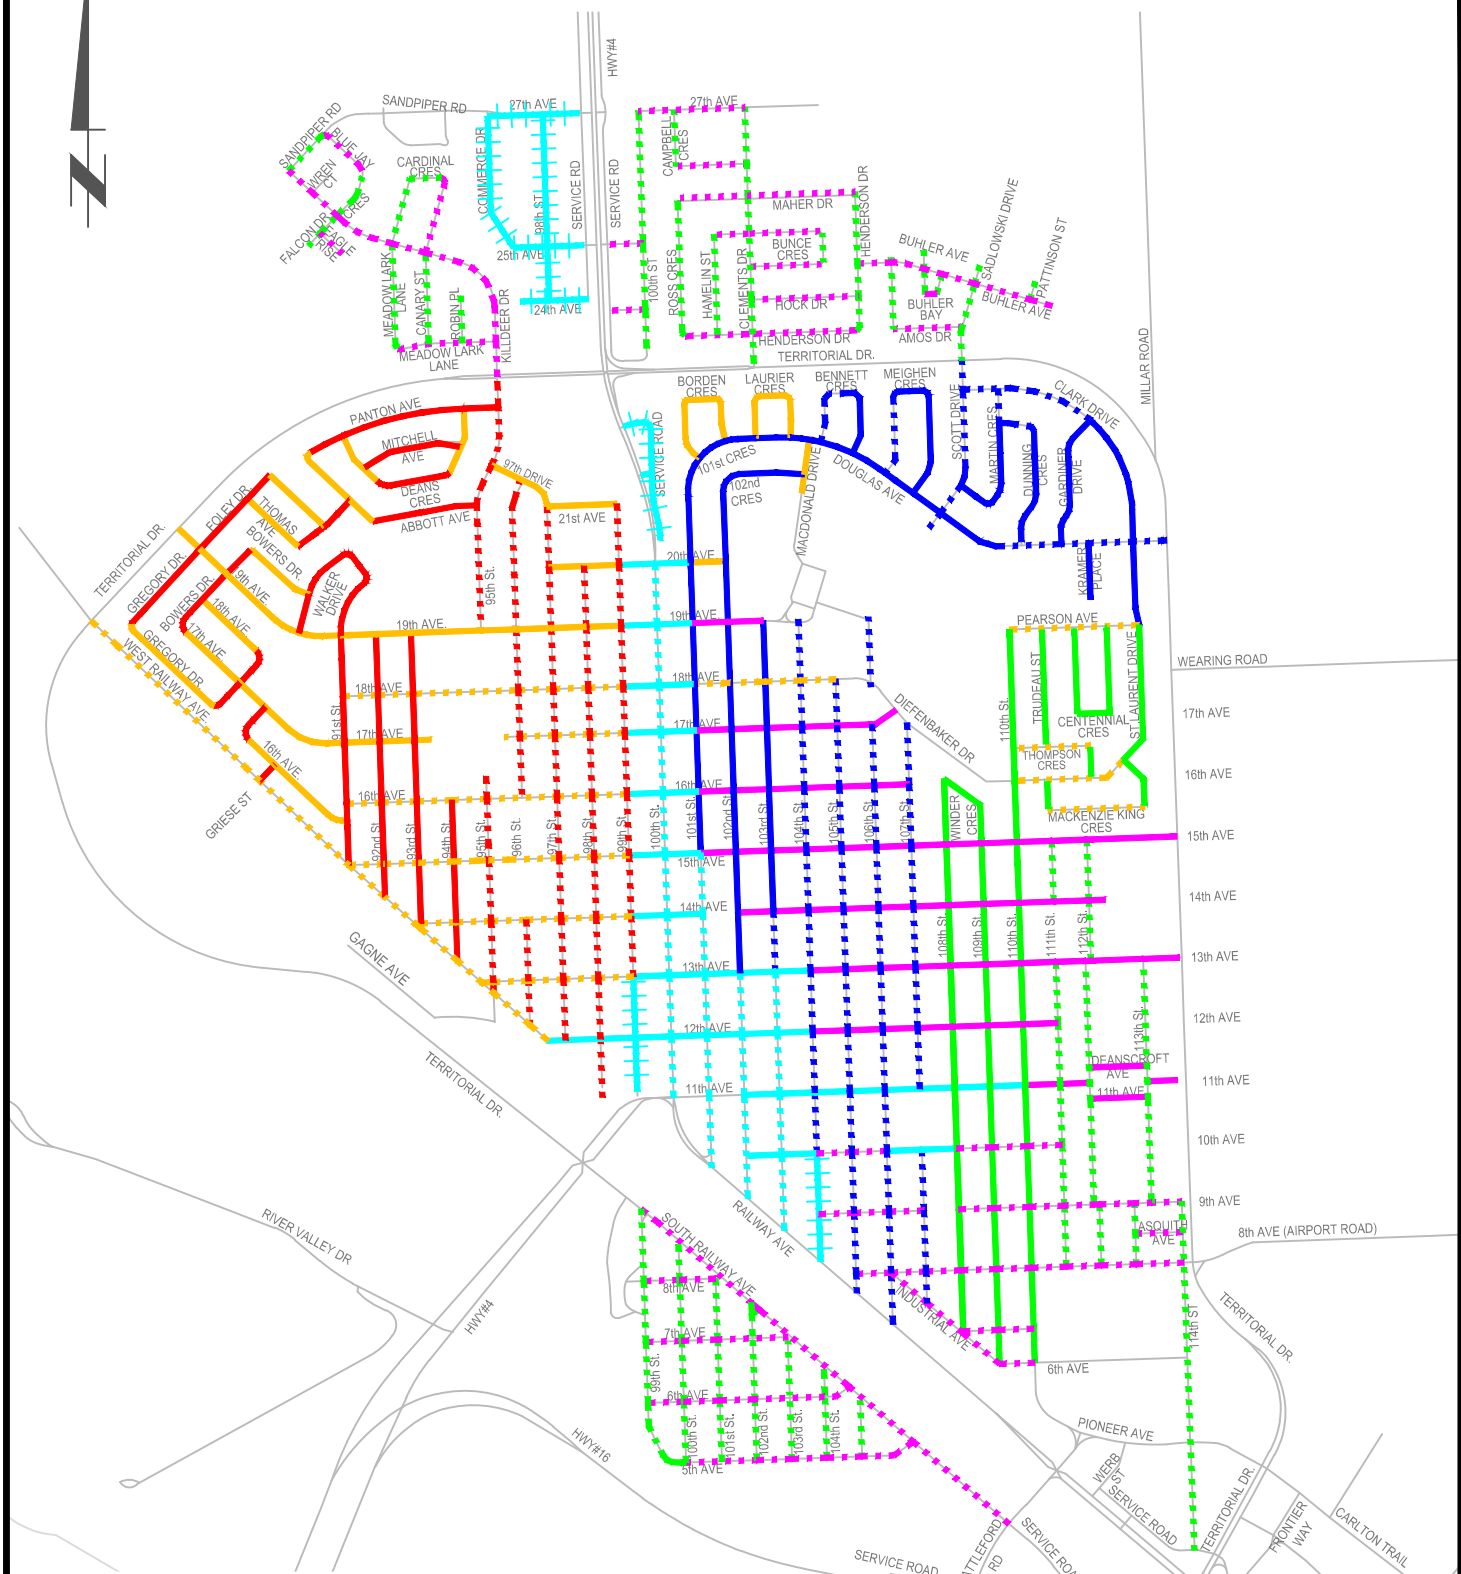

CNB PARKING RESTRICTIONS

Last Revised: February 2017
 SCHEDULE "1"
 (TRAFFIC BYLAW)

LEGEND

- | | | | |
|--|------------------------------|--|--|
| | MONDAY (9 A.M. TO NOON) | | MONDAY (1 P.M. TO 5 P.M.) |
| | TUESDAY (9 A.M. TO NOON) | | TUESDAY (1 P.M. TO 5 P.M.) |
| | WEDNESDAY (9 A.M. TO NOON) | | WEDNESDAY (1 P.M. TO 5 P.M.) |
| | THURSDAY (9 A.M. TO NOON) | | THURSDAY (1 P.M. TO 5 P.M.) |
| | FRIDAY (9 A.M. TO NOON) | | FRIDAY (1 P.M. TO 5 P.M.) |
| | MONDAY (3 A.M. TO 7 A.M.) | | MON, WED & THUR (3 A.M. TO 7 A.M.) |
| | TUE & FRI (3 A.M. TO 7 A.M.) | | NO PARKING (UNSCHEDULED SERVICE THROUGHOUT THE WEEK) |