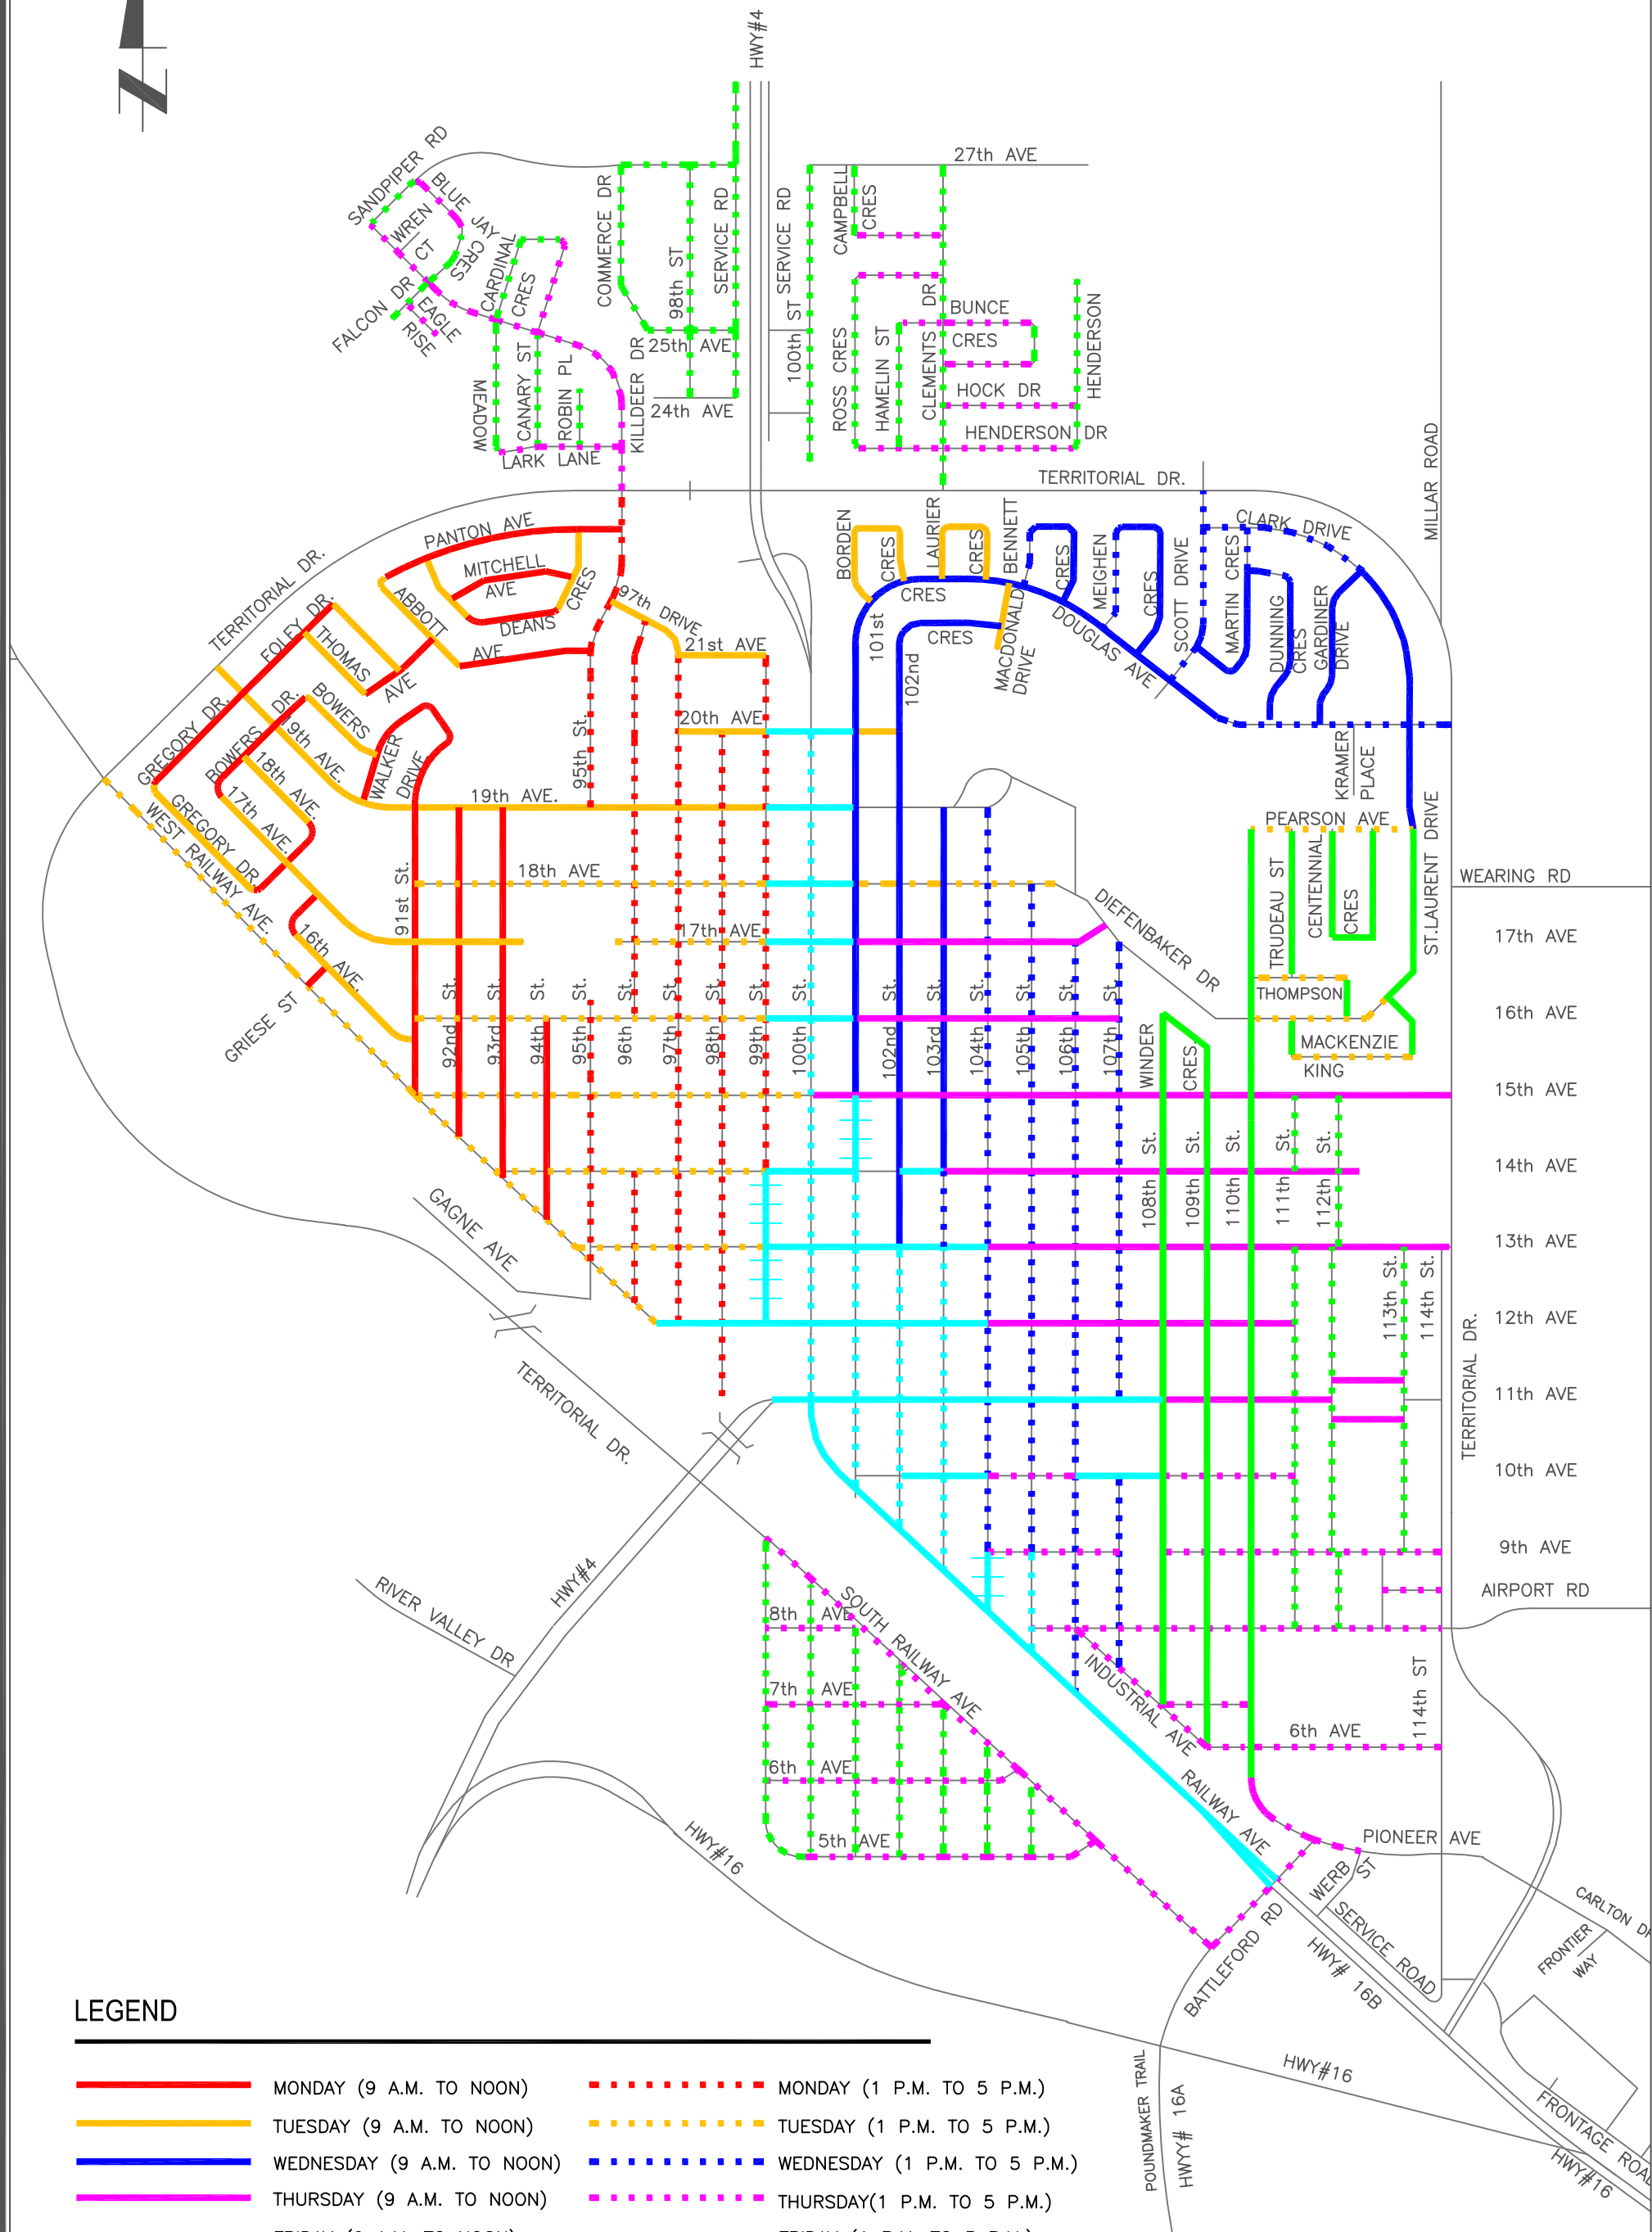

CNB PARKING RESTRICTIONS

LEGEND

- | | | | |
|--|------------------------------|--|------------------------------------|
| | MONDAY (9 A.M. TO NOON) | | MONDAY (1 P.M. TO 5 P.M.) |
| | TUESDAY (9 A.M. TO NOON) | | TUESDAY (1 P.M. TO 5 P.M.) |
| | WEDNESDAY (9 A.M. TO NOON) | | WEDNESDAY (1 P.M. TO 5 P.M.) |
| | THURSDAY (9 A.M. TO NOON) | | THURSDAY (1 P.M. TO 5 P.M.) |
| | FRIDAY (9 A.M. TO NOON) | | FRIDAY (1 P.M. TO 5 P.M.) |
| | MONDAY (3 A.M. TO 7 A.M.) | | MON, WED & THUR (3 A.M. TO 7 A.M.) |
| | TUE & FRI (3 A.M. TO 7 A.M.) | | |